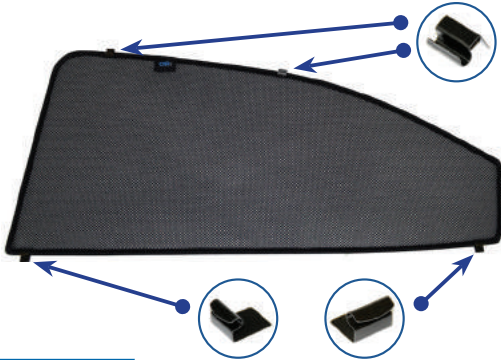

Installation Manual

TOYOTA COROLLA 4DR
TOY-CORO-4-D-18

Shades

Side Shades

Fixing Clips

CL-M04 x 4

CL-M03 x 2

CL-M13 x 2

Installation

TOYOTA COROLLA 4DR
TOY-CORO-4-D-18

Components Needed

Side Shades

CL-M03 x 2

CL-M04 x 4

CL-M13 x 2

Side Shade Installation

STEP 1

STEP 2

STEP 3

STEP 4

STEP 5

STEP 6

Installation

TOYOTA COROLLA 4DR
TOY-CORO-4-D-18