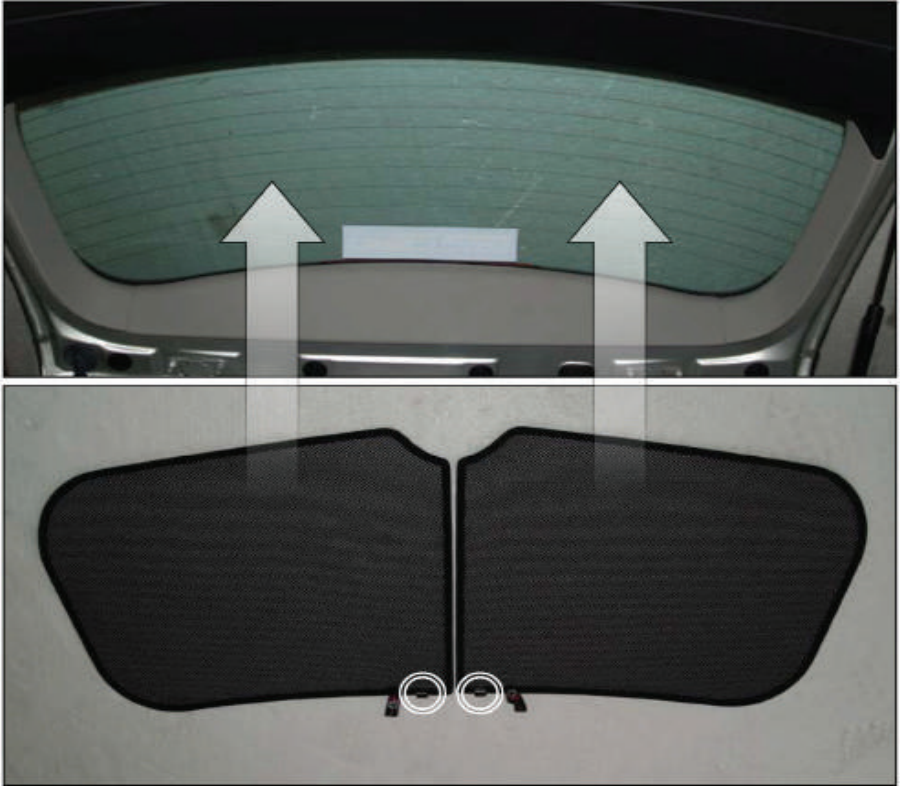

TOYOTA AVENIS ESTATE
TOY-AVEN-E-B

PORT/LOAD AREA SHADE INSTALLATION

Installation

TOYOTA AVENIS ESTATE
TOY-AVEN-E-B

REAR SHADE INSTALLATION

X2

Installation

TOYOTA AVENISIS ESTATE
TOY-AVEN-E-B