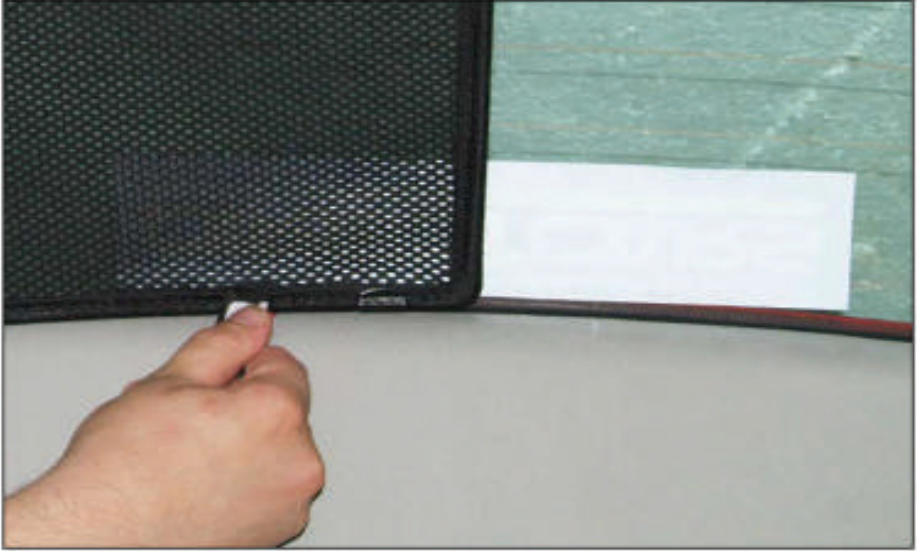

REAR SHADE INSTALLATION

Installation

TOYOTA AVENSIS ESTATE
TOY-AVEN-E-B

REAR SHADE INSTALLATION

Installation

TOYOTA AVENTIS ESTATE
TOY-AVEN-E-B

REAR SHADE INSTALLATION

X2