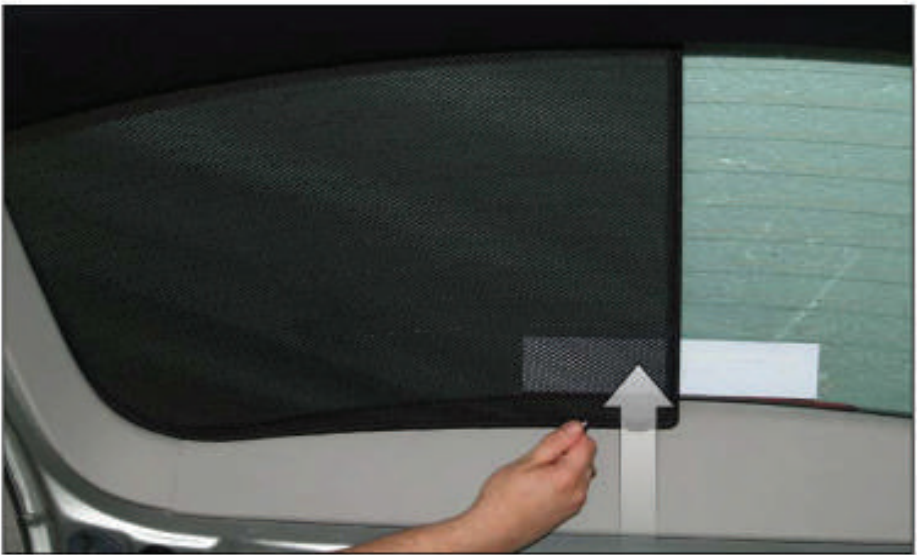

Installation

TOYOTA AVENISIS ESTATE
TOY-AVEN-E-B

REAR SHADE INSTALLATION