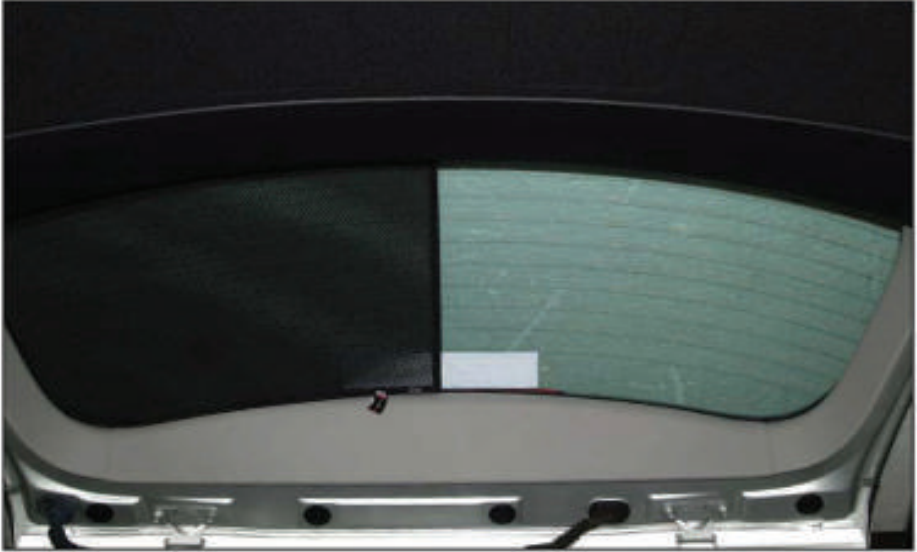

REAR SHADE INSTALLATION

Installation

TOYOTA AVENSIS ESTATE
TOY-AVEN-E-B

REAR SHADE INSTALLATION

Installation

TOYOTA AVENTIS ESTATE
TOY-AVEN-E-B

REAR SHADE INSTALLATION

X2