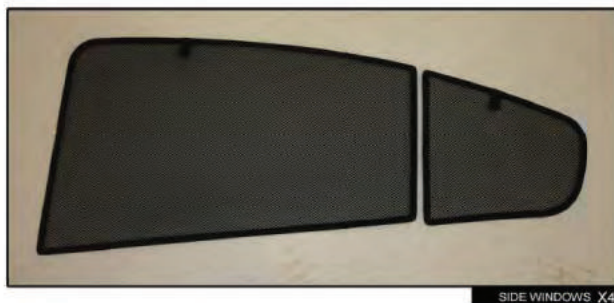

Installation Manual

TOYOTA AVENSIS 4DR

TOY-AVEN-4-C

COMPONENTS INCLUDED

SIDE WINDOWS X4

TAILGATE WINDOW X2

CL-M02 x 4

CL-M14 x 1