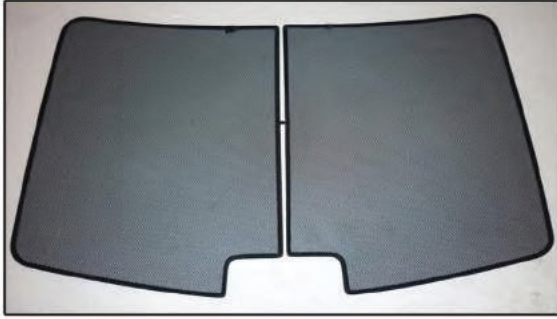

Installation

TOYOTA AVENIS 4DR

TOY-AVEN-4-C

TAILGATE SHADE INSTALLATION