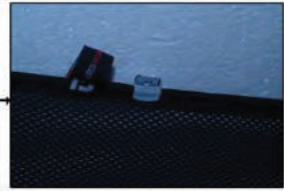

SIDE SHADE INSTALLATION