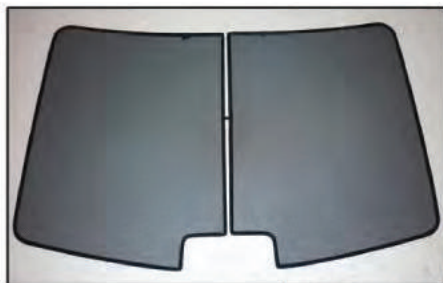

Installation Manual

TOYOTA AVENSIS 4DR

TOY-AVEN-4-C

COMPONENTS INCLUDED

SIDE WINDOWS X4

TAILGATE WINDOW X2

CL-M02 x 4

CL-M14 x 1