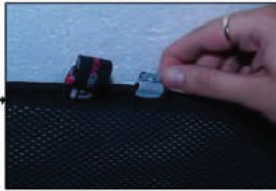

SIDE SHADE INSTALLATION