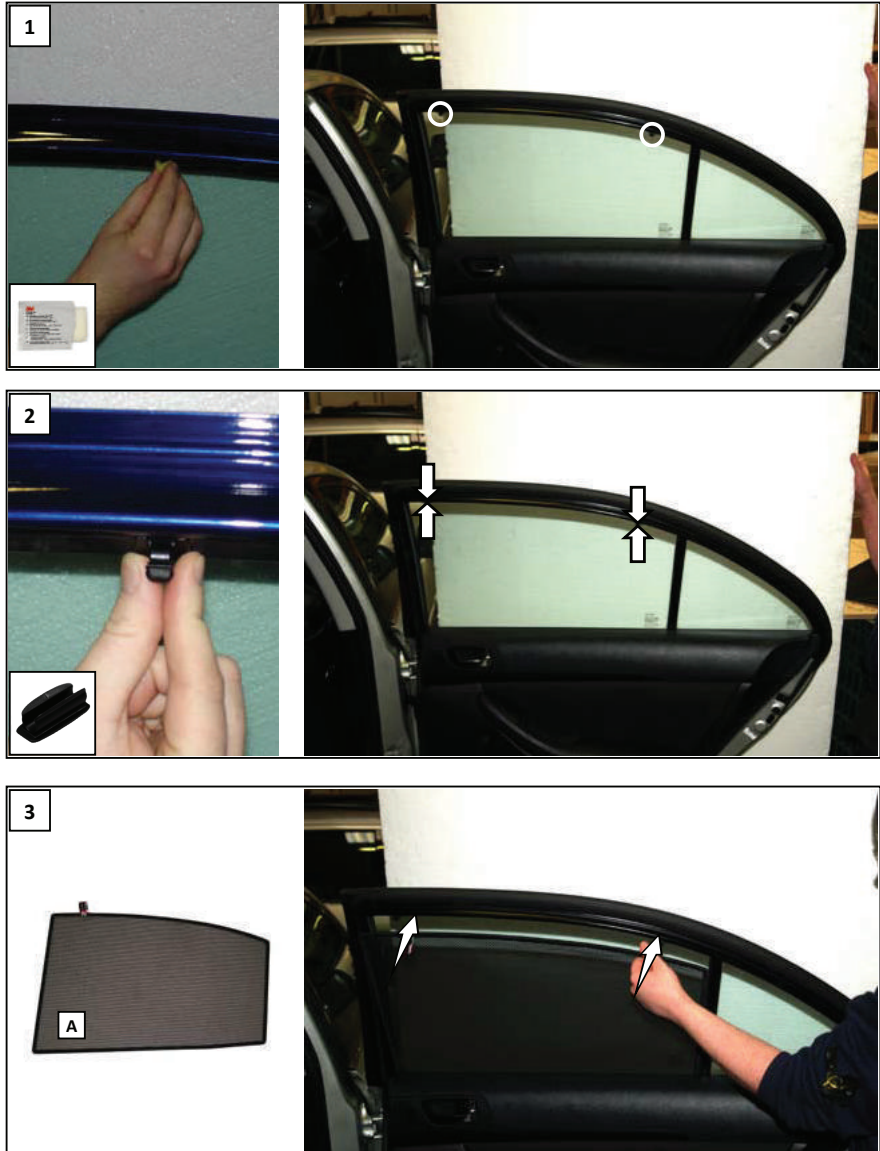

Installation

TOYOTA AVENSIS 4DR SALOON

TOY-AVEN-4-B

SIDE SHADE INSTALLATION