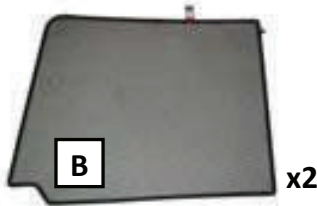

Installation Manual

TOYOTA AVENSIS 4DR SALOON
TOY-AVEN-4-B

COMPONENTS INCLUDED

FIXING CLIPS

CL-M03 x 2

CL-P01 x 4

CL-M14 x 2

CL-W01 x 1