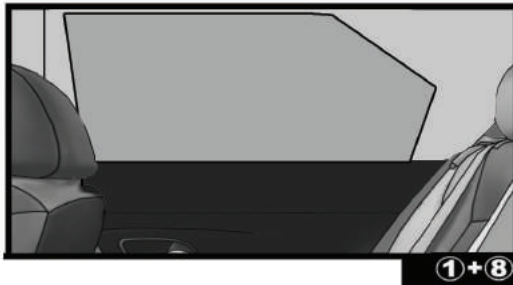

Installation Manual

TOYOTA AURIS 5DR

TOY-AURI-5-B

COMPONENTS INCLUDED

Installation

TOYOTA AURIS 5DR

TOY-AURI-5-B

SIDE SHADE INSTALLATION