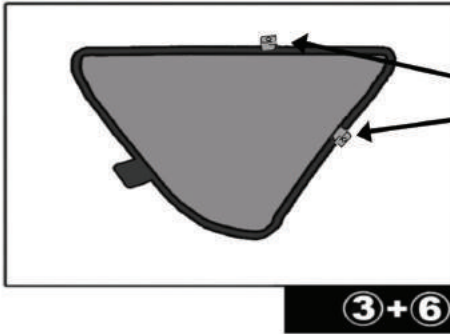

Installation

TOYOTA AURIS 5DR

TOY-AURI-5-B

QUARTER LIGHT SHADE INSTALLATION