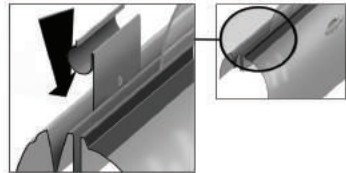

Installation Manual

TOYOTA AURIS 5DR

TOY-AURI-5-B

COMPONENTS INCLUDED

Installation

TOYOTA AURIS 5DR

TOY-AURI-5-B

SIDE SHADE INSTALLATION