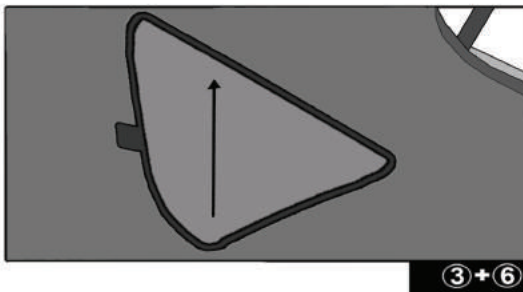

Installation

TOYOTA AURIS 5DR

TOY-AURI-5-B

QUARTER LIGHT SHADE INSTALLATION