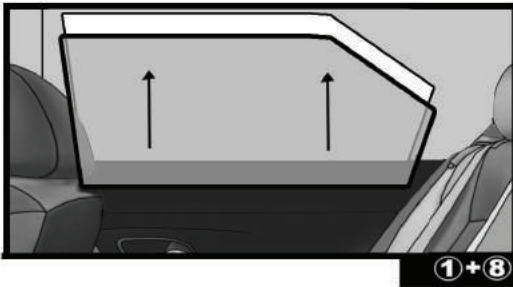

Installation Manual

TOYOTA AURIS 5DR

TOY-AURI-5-B

COMPONENTS INCLUDED

Installation

TOYOTA AURIS 5DR

TOY-AURI-5-B

SIDE SHADE INSTALLATION