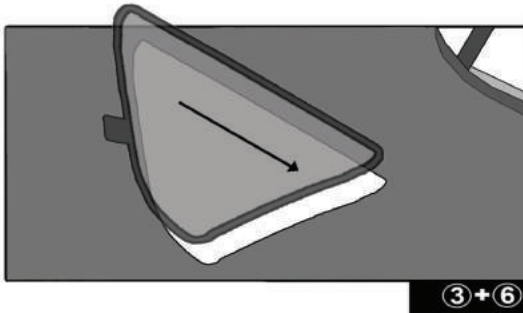

Installation

TOYOTA AURIS 5DR

TOY-AURI-5-B

QUARTER LIGHT SHADE INSTALLATION