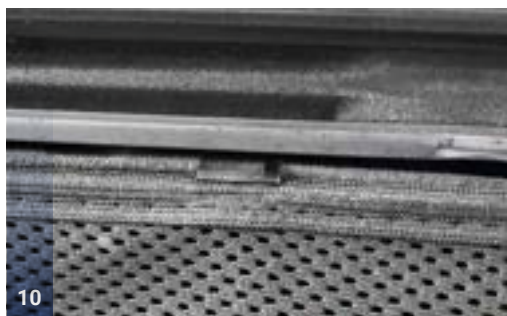

Upper Side Window Shades - x2

TESLA MODEL X | SUV

TES-MODX-5-A

Side Windows

Side Window Shades - x2

CLIP PLACEMENT

M12 - x4

M13 - x4