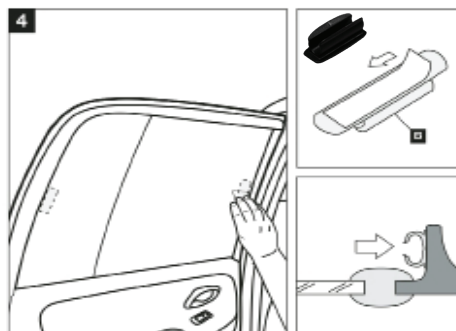

Installation Manual

SUZUKI XL7 5DR
SUZ-XL7-5-A

COMPONENTS INCLUDED

CL-M01 x 4

CL-P02 x 4

CL-P01 x 4

CL-W01 x 1

Installation

SUZUKI XL7 5DR

SUZ-XL7-5-A

WARNING:

Read these fitting instructions carefully before you start the installation. Rear passenger windows must not be lowered more than 1/3 whilst the blinds are fitted and the vehicle is in motion. On installation care must be taken not to scratch any paintwork with clips.