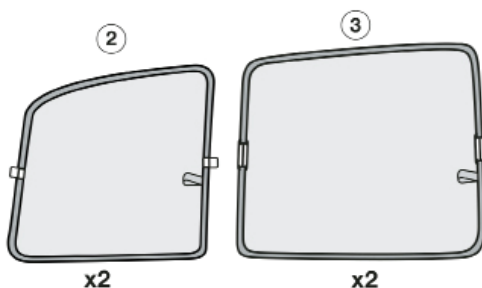

Installation Manual

SUZUKI XL7 5DR
SUZ-XL7-5-A

COMPONENTS INCLUDED

CL-M01 x 4

CL-P02 x 4

CL-P01 x 4

CL-W01 x 1

Installation

SUZUKI XL7 5DR

SUZ-XL7-5-A

WARNING:

Read these fitting instructions carefully before you start the installation. Rear passenger windows must not be lowered more than 1/3 whilst the blinds are fitted and the vehicle is in motion. On installation care must be taken not to scratch any paintwork with clips.