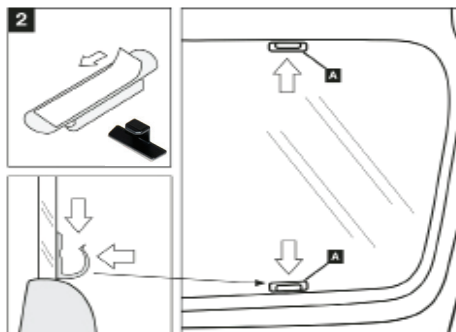

Installation Manual

SUZUKI XL7 5DR
SUZ-XL7-5-A

COMPONENTS INCLUDED

CL-M01 x 4

CL-P02 x 4

CL-P01 x 4

CL-W01 x 1

Installation

SUZUKI XL7 5DR

SUZ-XL7-5-A

WARNING:

Read these fitting instructions carefully before you start the installation. Rear passenger windows must not be lowered more than 1/3 whilst the blinds are fitted and the vehicle is in motion. On installation care must be taken not to scratch any paintwork with clips.