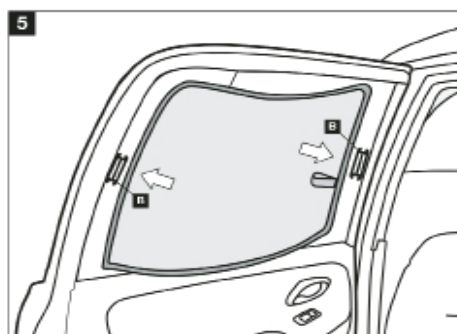

Installation Manual

SUZUKI XL7 5DR
SUZ-XL7-5-A

COMPONENTS INCLUDED

CL-M01 x 4

CL-P02 x 4

CL-P01 x 4

CL-W01 x 1

Installation

SUZUKI XL7 5DR

SUZ-XL7-5-A

WARNING:

Read these fitting instructions carefully before you start the installation. Rear passenger windows must not be lowered more than 1/3 whilst the blinds are fitted and the vehicle is in motion. On installation care must be taken not to scratch any paintwork with clips.