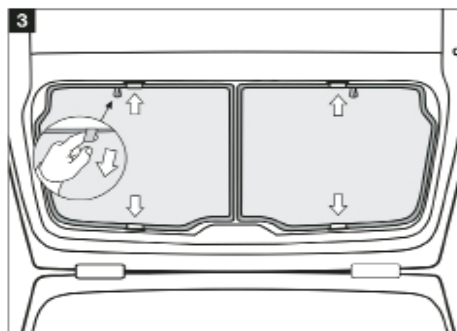

Installation Manual

SUZUKI XL7 5DR
SUZ-XL7-5-A

COMPONENTS INCLUDED

CL-M01 x 4

CL-P02 x 4

CL-P01 x 4

CL-W01 x 1

Installation

SUZUKI XL7 5DR

SUZ-XL7-5-A

WARNING:

Read these fitting instructions carefully before you start the installation. Rear passenger windows must not be lowered more than 1/3 whilst the blinds are fitted and the vehicle is in motion. On installation care must be taken not to scratch any paintwork with clips.