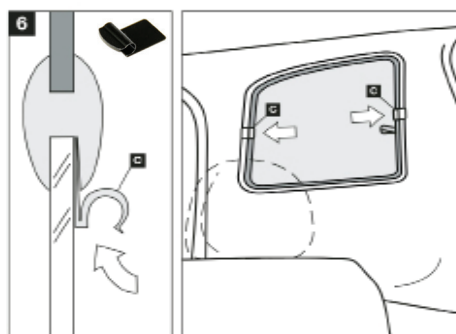

Installation Manual

SUZUKI XL7 5DR
SUZ-XL7-5-A

COMPONENTS INCLUDED

CL-M01 x 4

CL-P02 x 4

CL-P01 x 4

CL-W01 x 1

Installation

SUZUKI XL7 5DR

SUZ-XL7-5-A

WARNING:

Read these fitting instructions carefully before you start the installation. Rear passenger windows must not be lowered more than 1/3 whilst the blinds are fitted and the vehicle is in motion. On installation care must be taken not to scratch any paintwork with clips.