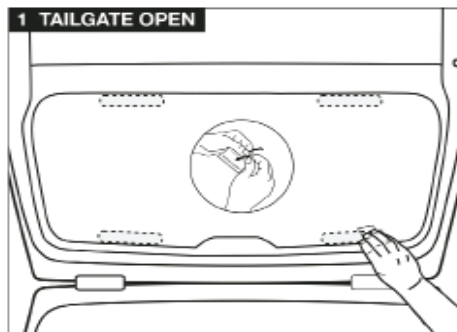

Installation Manual

SUZUKI XL7 5DR
SUZ-XL7-5-A

COMPONENTS INCLUDED

CL-M01 x 4

CL-P02 x 4

CL-P01 x 4

CL-W01 x 1

Installation

SUZUKI XL7 5DR

SUZ-XL7-5-A

WARNING:

Read these fitting instructions carefully before you start the installation. Rear passenger windows must not be lowered more than 1/3 whilst the blinds are fitted and the vehicle is in motion. On installation care must be taken not to scratch any paintwork with clips.