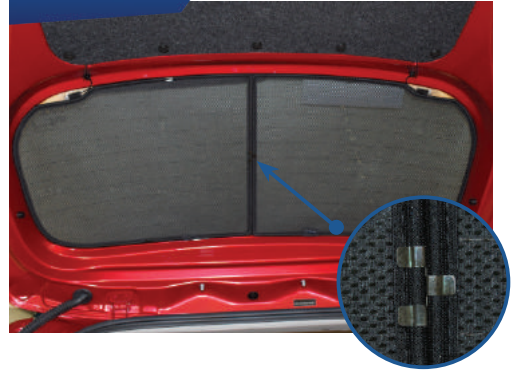

ATTACH SIDE SHADE BEHIND CLIPS

STEP #4

ENSURE SECURELY FITTED IN PLACE

CAR
SHADES

Rear Shade Installation

SUZUKI CELERIO 5DR
SUZ-CELE-5-A

COMPONENTS NEEDED:

STEP #1

ATTACH CLIPS ON SHADE EDGE

STEP #2

POSITION THE REAR SHADE

STEP #3

INSERT CLIPS BEHIND INTERIOR TRIM

STEP #4

REPEAT THE PROCESS ON OTHER SHADE

STEP #5

ENSURE SECURELY FITTED IN PLACE

CAR
SHADES