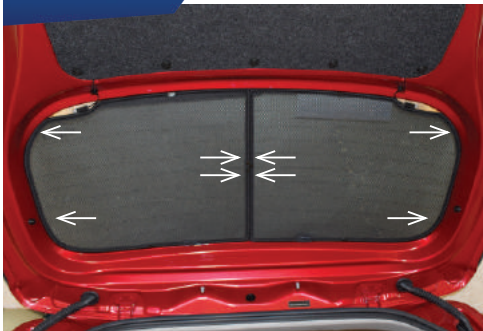

ATTACH SIDE SHADE BEHIND CLIPS

STEP #4

ENSURE SECURELY FITTED IN PLACE

CAR
SHADES

Rear Shade Installation

SUZUKI CELERIO 5DR
SUZ-CELE-5-A

COMPONENTS NEEDED:

STEP #1

ATTACH CLIPS ON SHADE EDGE

STEP #2

POSITION THE REAR SHADE

STEP #3

INSERT CLIPS BEHIND INTERIOR TRIM

STEP #4

REPEAT THE PROCESS ON OTHER SHADE

STEP #5

ENSURE SECURELY FITTED IN PLACE

CAR
SHADES