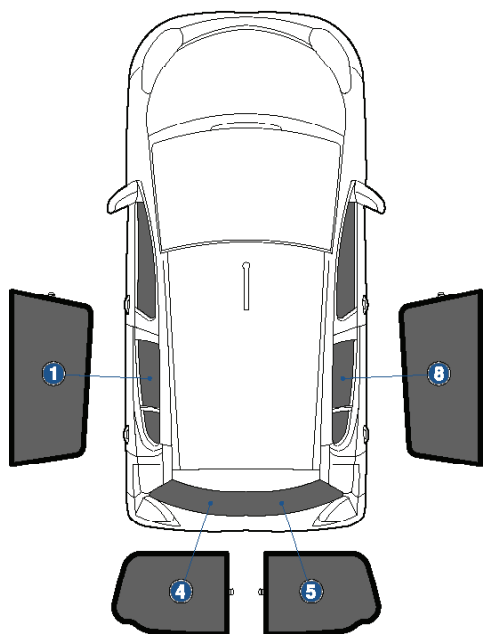

Installation Manual

SUZUKI CELERIO 5DR
SUZ-CELE-5-A

COMPONENTS INCLUDED

SHADES

FIXING CLIPS

CL-M02 x 4

CL-M05 x 4

CL-T01 x 1

Side Shade Installation

SUZUKI CELERIO 5DR
SUZ-CELE-5-A

COMPONENTS NEEDED:

STEP #1

INSERT CLIPS INSIDE WEATHERSTRIP

STEP #2

POSITION THE SIDE SHADE

STEP #3