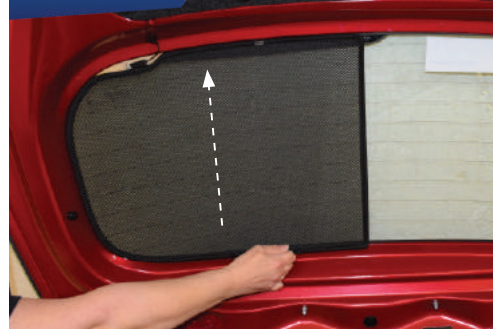

STEP #2

POSITION THE REAR SHADE