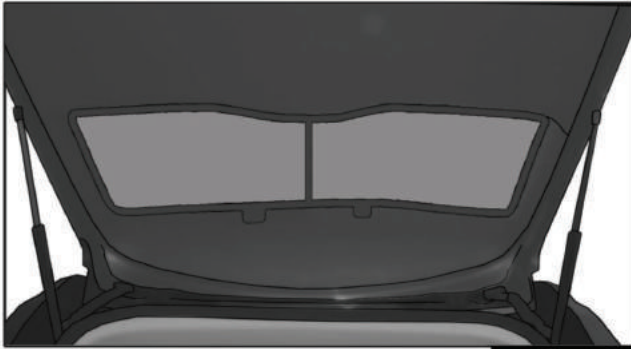

Installation

SUBARU IMPREZA 5DR

SUB-IMPR-5-B

REAR SHADE INSTALLATION

④ + ⑤