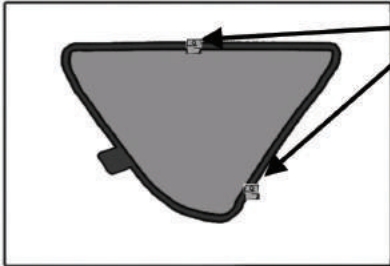

Installation

SUBARU IMPREZA 5DR

SUB-IMPR-5-B

QUARTER LIGHT SHADE INSTALLATION

③+⑥