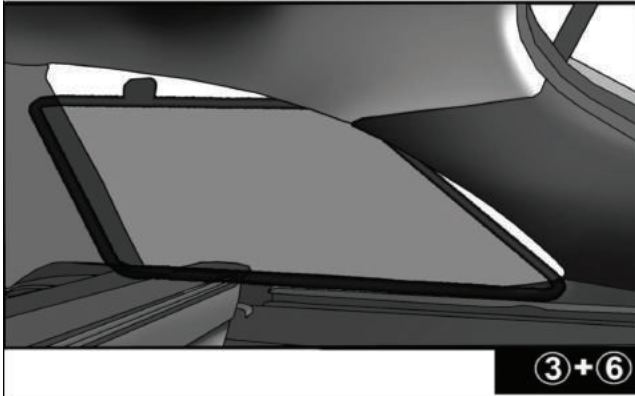

Installation Manual

SUBARU IMPREZA 5DR

SUB-IMPR-5-B

COMPONENTS INCLUDED

Installation

SUBARU IMPREZA 5DR

SUB-IMPR-5-B

SIDE SHADE INSTALLATION

Installation

SUBARU IMPREZA 5DR

SUB-IMPR-5-B

QUARTER LIGHT SHADE INSTALLATION

③+⑥

Installation

SUBARU IMPREZA 5DR

SUB-IMPR-5-B