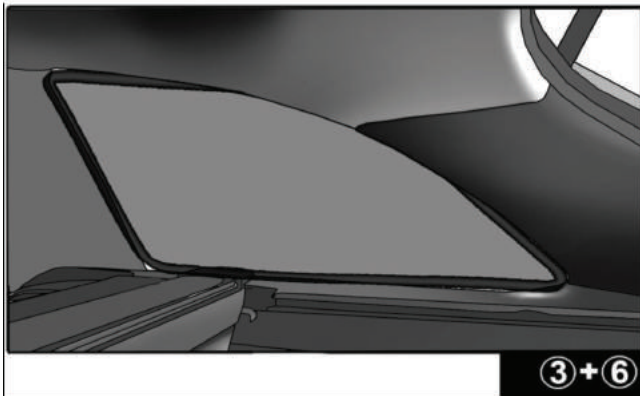

Installation Manual

SUBARU IMPREZA 5DR

SUB-IMPR-5-B

COMPONENTS INCLUDED

Installation

SUBARU IMPREZA 5DR

SUB-IMPR-5-B

SIDE SHADE INSTALLATION

Installation

SUBARU IMPREZA 5DR

SUB-IMPR-5-B

QUARTER LIGHT SHADE INSTALLATION

③+⑥

Installation

SUBARU IMPREZA 5DR

SUB-IMPR-5-B