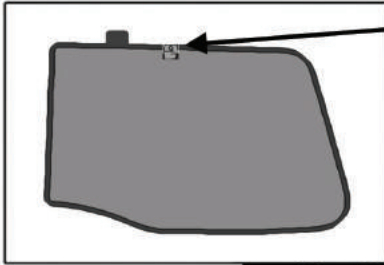

Installation

SUBARU IMPREZA 5DR

SUB-IMPR-5-B

REAR SHADE INSTALLATION