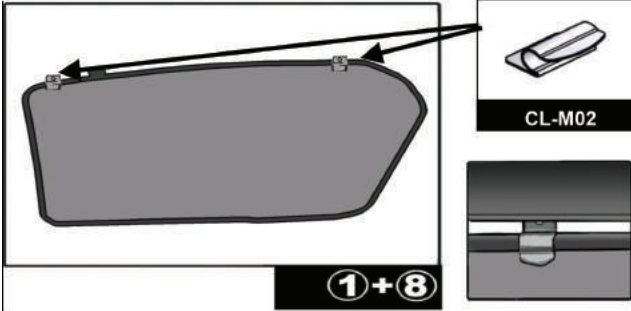

Installation Manual

SUBARU IMPREZA 5DR

SUB-IMPR-5-B

COMPONENTS INCLUDED

Installation

SUBARU IMPREZA 5DR

SUB-IMPR-5-B

SIDE SHADE INSTALLATION