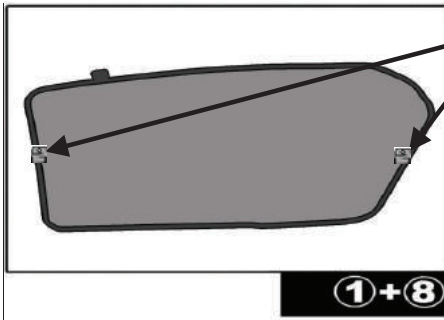

## FIXING CLIPS

CL-M02 x 2

CL-M05 x 4

**CAR**  
S H A D E S

SIDE SHADE INSTALLATION