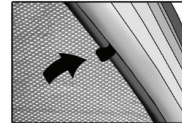

## FIXING CLIPS

CL-M02 x 2

CL-M05 x 4

**CAR**  
S H A D E S

SIDE SHADE INSTALLATION