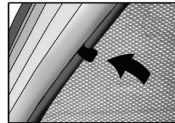

## FIXING CLIPS

CL-M02 x 2

CL-M05 x 4

**CAR**  
S H A D E S

SIDE SHADE INSTALLATION