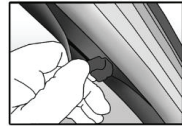

## FIXING CLIPS

CL-M02 x 2

CL-M05 x 4

**CAR**  
S H A D E S

SIDE SHADE INSTALLATION