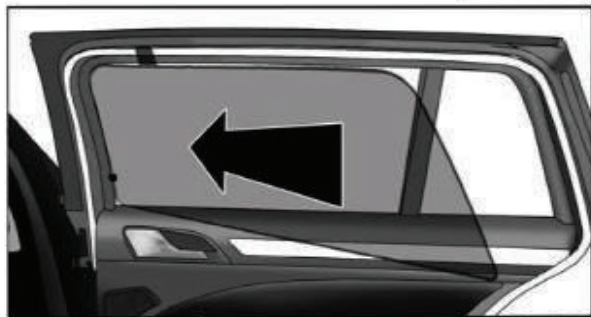

Installation

SKODA SUPERB ESTATE
SKO-SUPE-E-B-18

SIDE SHADE INSTALLATION

1+8

1+8

CL-M05

1+8