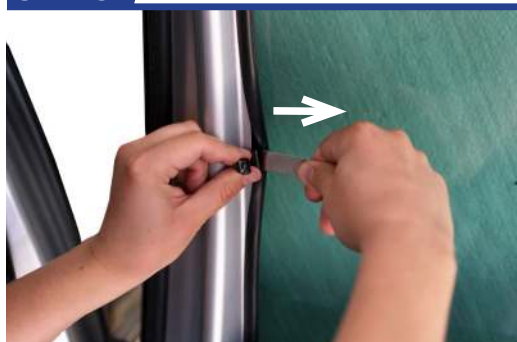

Installation

SKODA SCALA 5DR
SKO-SCAL-5-A-18

Components Needed

Side Shade Installation

STEP 1

STEP 2

STEP 3

STEP 4

STEP 5

Repeat steps 3 & 4 for the second M11 Clip

STEP 6