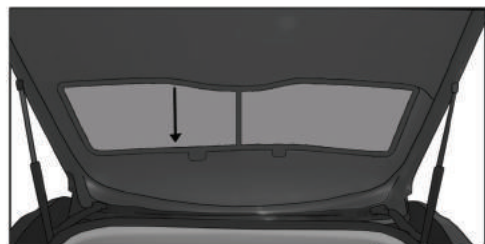

## REAR SHADE INSTALLATION

4+5

CL-M02

4+5

4+5

4+5