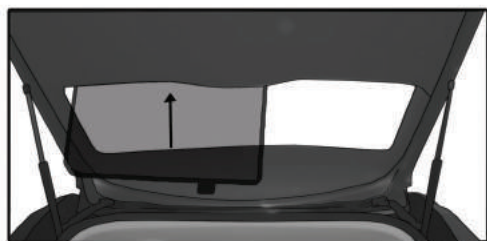

## REAR SHADE INSTALLATION

4+5

CL-M02

4+5

4+5

4+5