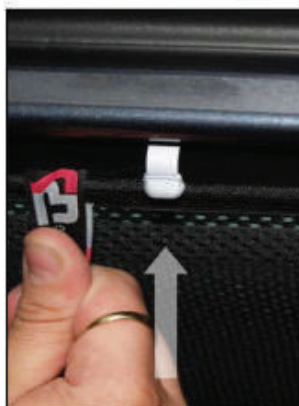

x3

Installation

SKODA OCTAVIA ESTATE
SKO-OCTA-E-B

SIDE SHADE INSTALLATION

X2

Installation

SKODA OCTAVIA ESTATE
SKO-OCTA-E-B

PORTILOAD AREA SHADE INSTALLATION