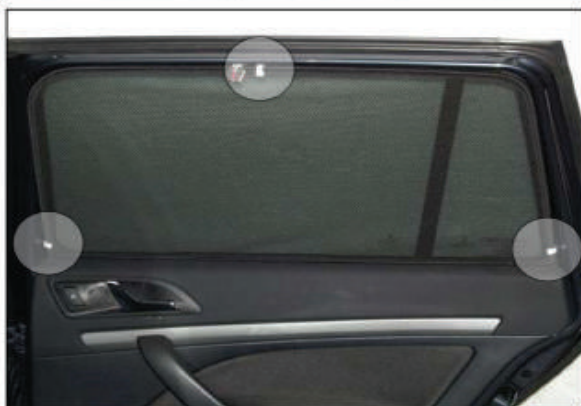

x3

Installation

SKODA OCTAVIA ESTATE
SKO-OCTA-E-B

SIDE SHADE INSTALLATION

X2

Installation

SKODA OCTAVIA ESTATE
SKO-OCTA-E-B

PORTILOAD AREA SHADE INSTALLATION