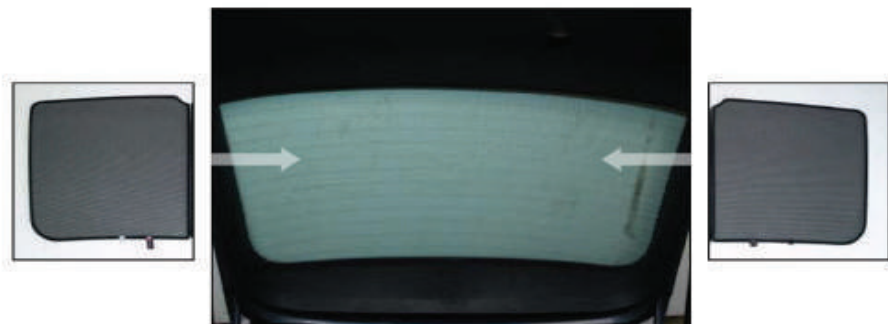

X2

Installation

SKODA OCTAVIA ESTATE

SKO-OCTA-E-B

REAR SHADE INSTALLATION

x 2

Installation

SKODA OCTAVIA ESTATE
SKO-OCTA-E-B