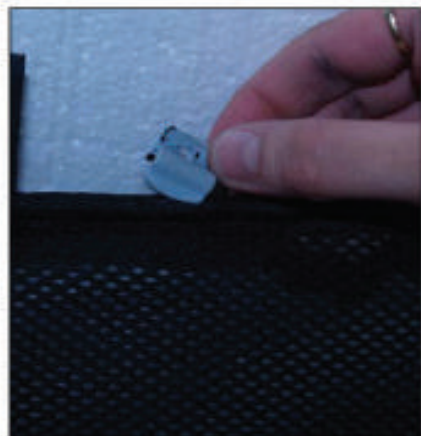

Installation

SKODA OCTAVIA ESTATE
SKO-OCTA-E-B

PORTILOAD AREA SHADE INSTALLATION

X2