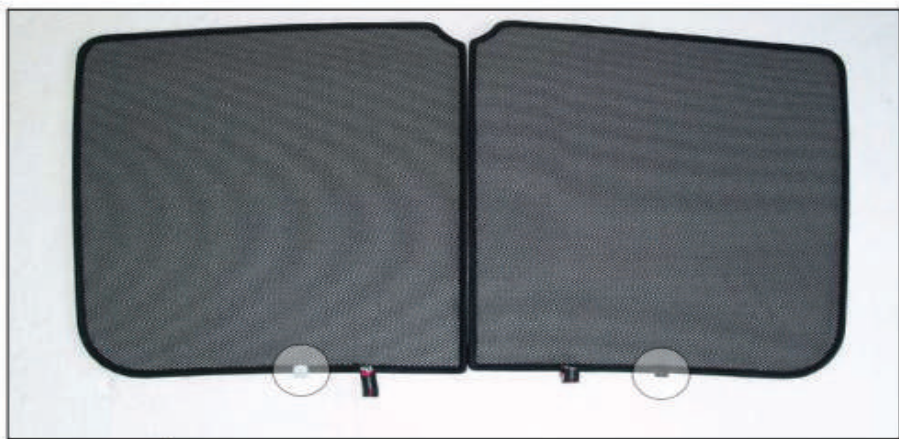

X2

Installation

SKODA OCTAVIA ESTATE

SKO-OCTA-E-B

REAR SHADE INSTALLATION

x 2

Installation

SKODA OCTAVIA ESTATE
SKO-OCTA-E-B