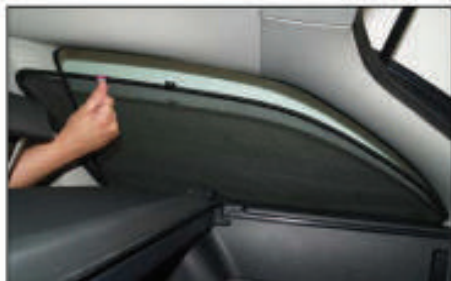

Installation

SKODA OCTAVIA ESTATE
SKO-OCTA-E-B

PORTILOAD AREA SHADE INSTALLATION

X2