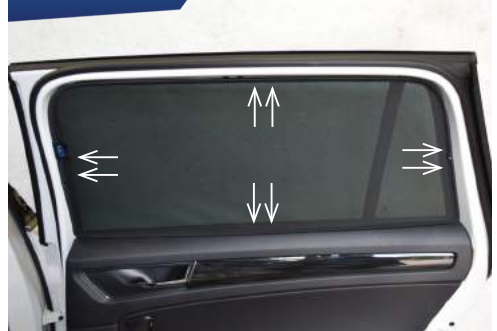

CL-T01 x 1

Side Shade Installation

SKODA KODIAQ 5DR
SKO-KODI-5-A

COMPONENTS NEEDED:

STEP #1

INSERT CLIPS INSIDE WEATHERSTRIP

STEP #2

POSITION THE SIDE SHADE

STEP #3

ATTACH SIDE SHADE BEHIND CLIPS

STEP #4

ENSURE SECURELY FITTED IN PLACE

CAR[®]
S H A D E S

Quarter Light Shade Installation

SKODA KODIAQ 5DR
SKO-KODI-5-A

COMPONENTS NEEDED: