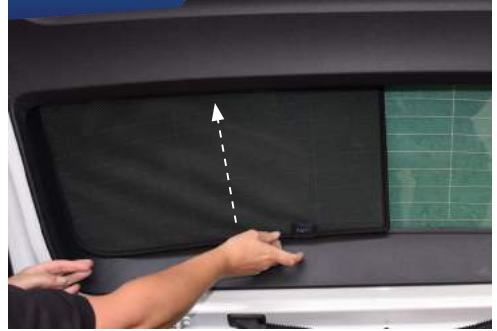

STEP #2 POSITION THE REAR SHADE