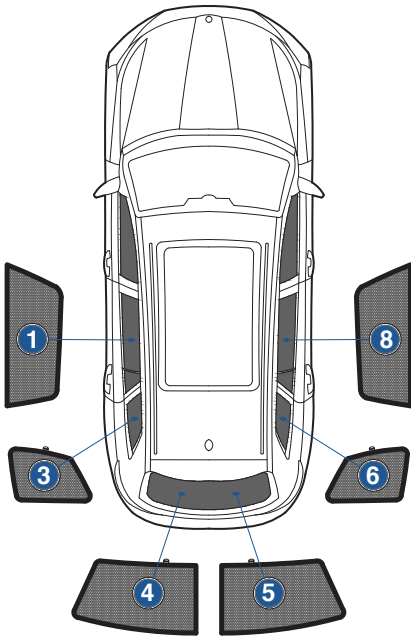

Installation Manual

SKODA KODIAQ 5DR
SKO-KODI-5-A

COMPONENTS INCLUDED

SHADES

FIXING CLIPS

CL-M02 x 4

CL-M11 x 4

CL-M14 x 1

CL-T01 x 1

Side Shade Installation

SKODA KODIAQ 5DR
SKO-KODI-5-A

COMPONENTS NEEDED:

STEP #1

INSERT CLIPS INSIDE WEATHERSTRIP

STEP #2

POSITION THE SIDE SHADE

STEP #3

ATTACH SIDE SHADE BEHIND CLIPS

STEP #4

ENSURE SECURELY FITTED IN PLACE

CAR[®]
S H A D E S

Quarter Light Shade Installation

SKODA KODIAQ 5DR
SKO-KODI-5-A

COMPONENTS NEEDED:

STEP #1

ATTACH CLIPS ON SHADE EDGES

STEP #2

INSERT CLIPS BEHIND INTERIOR TRIM

STEP #3

ENSURE SECURELY FITTED IN PLACE

CAR[®]
SHADES

Rear Shade Installation