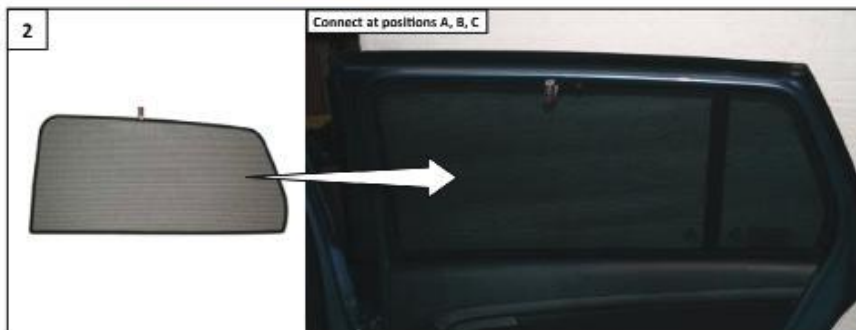

Installation Manual

SKODA FABIA ESTATE
SKO-FABI-E-B

COMPONENTS INCLUDED

CL-M02 x 6

CL-M09 x 6

CL-T01 x 1

Installation

SKODA FABIA ESTATE
SKO-FABI-E-B