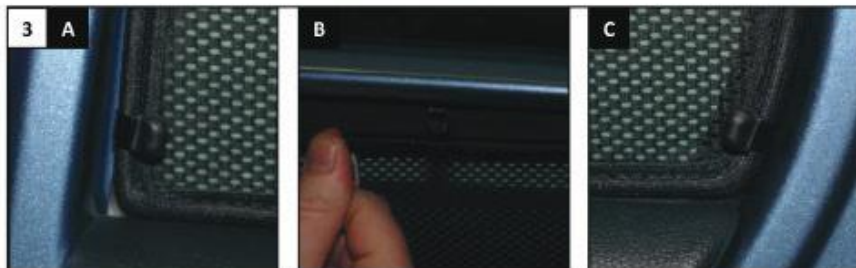

Installation Manual

SKODA FABIA ESTATE
SKO-FABI-E-B

COMPONENTS INCLUDED

CL-M02 x 6

CL-M09 x 6

CL-T01 x 1

Installation

SKODA FABIA ESTATE
SKO-FABI-E-B

Installation

SKODA FABIA ESTATE
SKO-FABI-E-B

Installation

SKODA FABIA ESTATE
SKO-FABI-E-B