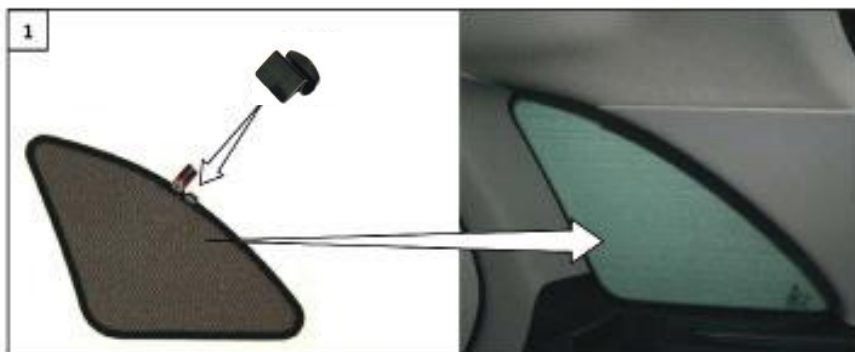

Installation

SKODA FABIA ESTATE
SKO-FABI-E-B