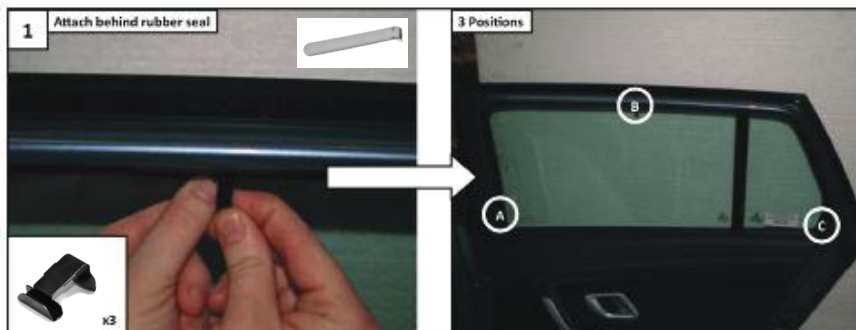

Installation Manual

SKODA FABIA ESTATE
SKO-FABI-E-B

COMPONENTS INCLUDED

CL-M02 x 6

CL-M09 x 6

CL-T01 x 1

Installation

SKODA FABIA ESTATE
SKO-FABI-E-B