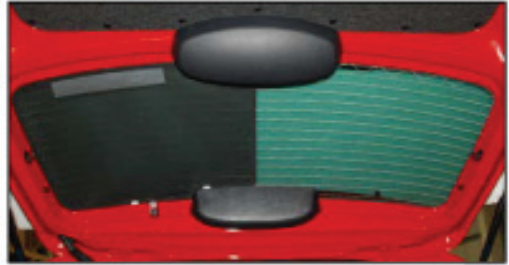

Installation

SKODA FABIA 5DR

SKO-FABI-5-B

REAR SHADE INSTALLATION

X6

Installation

SKODA FABIA 5DR
SKO-FABI-5-B

REAR SHADE INSTALLATION