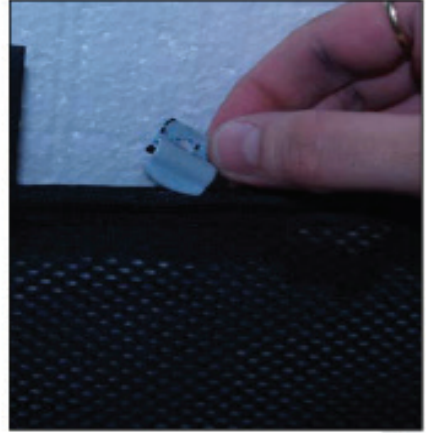

Installation Manual

SKODA FABIA 5DR
SKO-FABI-5-B

COMPONENTS INCLUDED

CL-M09 x 4

CL-M13 x 2

CL-M02 x 6

Installation

SKODA FABIA 5DR
SKO-FABI-5-B

SIDE SHADE INSTALLATION

x2

x2

Installation

SKODA FABIA 5DR

SKO-FABI-5-B

SIDE SHADE INSTALLATION

X2