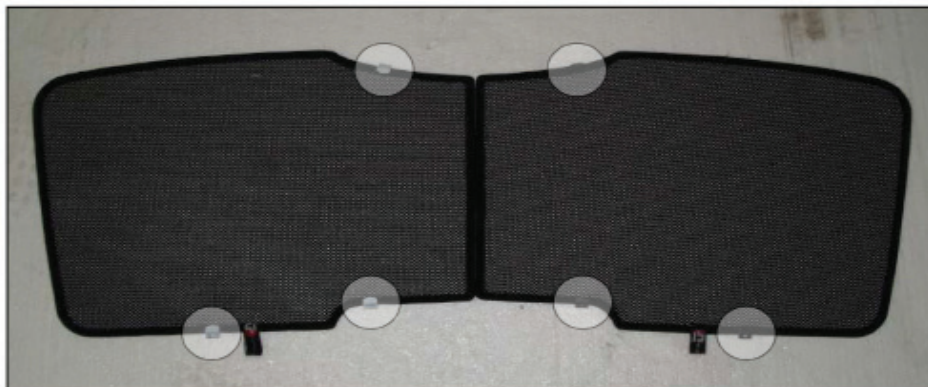

Installation

SKODA FABIA 5DR

SKO-FABI-5-B

REAR SHADE INSTALLATION