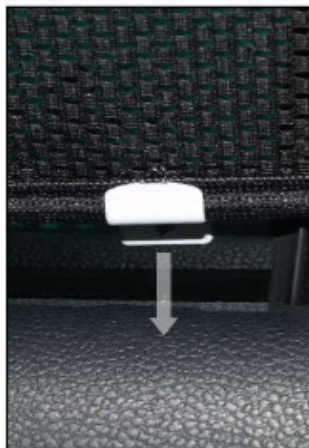

Installation Manual

SKODA FABIA 5DR
SKO-FABI-5-B

COMPONENTS INCLUDED

CL-M09 x 4

CL-M13 x 2

CL-M02 x 6

Installation

SKODA FABIA 5DR
SKO-FABI-5-B

SIDE SHADE INSTALLATION

x2

x2

Installation

SKODA FABIA 5DR

SKO-FABI-5-B

SIDE SHADE INSTALLATION

X2