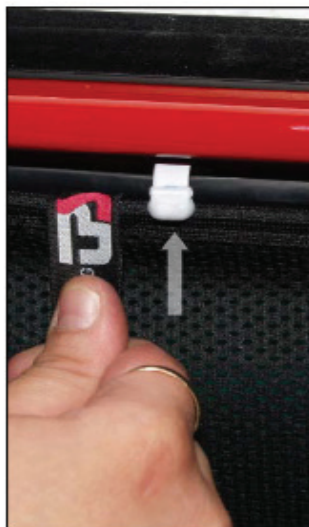

SIDE SHADE INSTALLATION

x2

x2

Installation

SKODA FABIA 5DR

SKO-FABI-5-B

SIDE SHADE INSTALLATION

X2