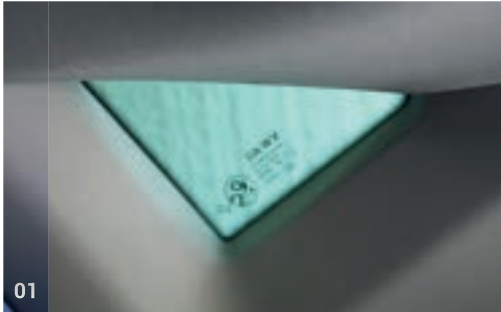

M11 - x2

M12 - x2

SEAT LEON | 5 DOOR

SEA-LEON-5-E

Load Area Windows

Load Area Shades - x2

CLIP PLACEMENT

M02 - x4