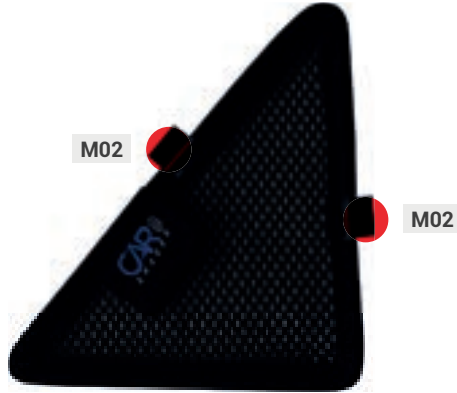

P02

CLEANER

TRIM TOOL - x1

SEAT LEON | 5 DOOR

SEA-LEON-5-E

Side Windows

CLIP PLACEMENT

Side Window Shades - x2

M11 - x2

M12 - x2

SEAT LEON | 5 DOOR

SEA-LEON-5-E

Load Area Windows

Load Area Shades - x2

CLIP PLACEMENT

M02 - x4

SEAT LEON | 5 DOOR

SEA-LEON-5-E

Tailgate Window

Tailgate Shades - x2

M14

CLIP PLACEMENT

M12 - x4

M14 - x1