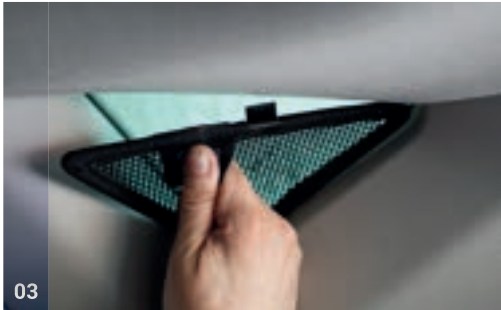

SEAT LEON | 5 DOOR

SEA-LEON-5-E

Tailgate Window

Tailgate Shades - x2

M14

CLIP PLACEMENT

M12 - x4

M14 - x1