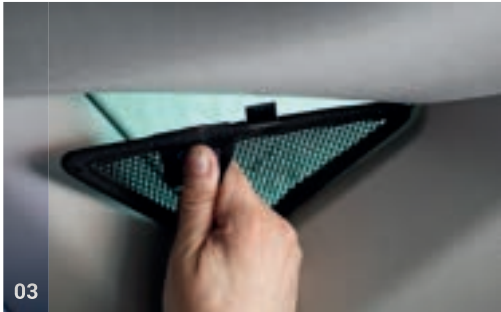

SEAT LEON | 5 DOOR

SEA-LEON-5-E-18

Load Area Windows

Load Area Shades - x2

CLIP PLACEMENT

M02 - x4