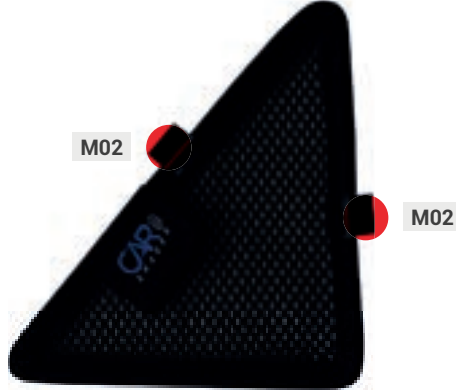

SEAT LEON | 5 DOOR

SEA-LEON-5-E-18

Load Area Windows

Load Area Shades - x2

CLIP PLACEMENT

M02 - x4