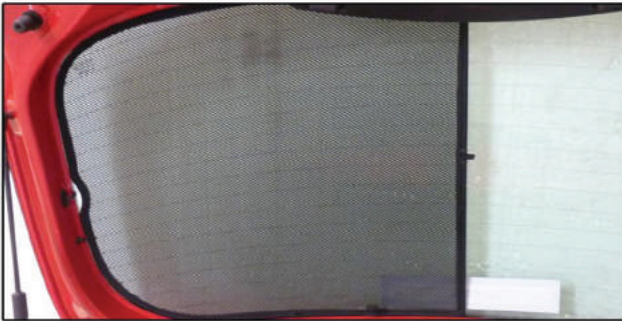

Installation

SEAT IBIZA 5DR

SEA-IBIZ-5-B

TAILGATE SHADE INSTALLATION

Installation

SEAT IBIZA 5DR

SEA-IBIZ-5-B

TAILGATE SHADE INSTALLATION