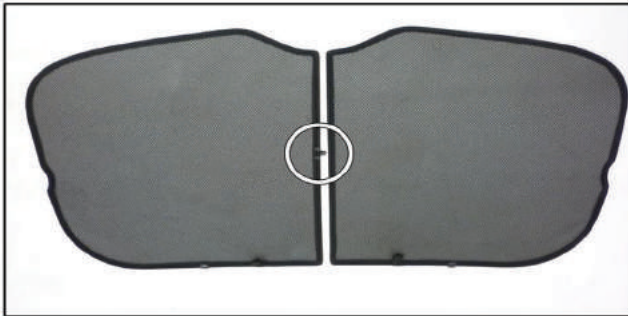

Installation

SEAT IBIZA 5DR

SEA-IBIZ-5-B

TAILGATE SHADE INSTALLATION