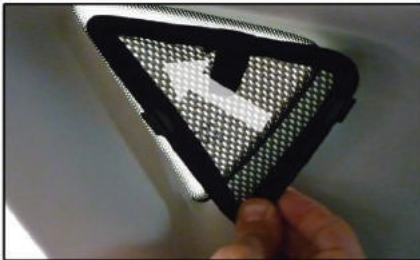

SEA-IBIZ-5-B

SIDE SHADE INSTALLATION

X2

Installation

SEAT IBIZA 5DR

SEA-IBIZ-5-B

PORT SHADE INSTALLATION

X2