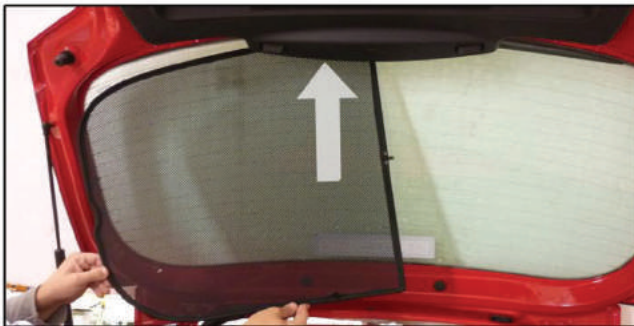

Installation

SEAT IBIZA 5DR

SEA-IBIZ-5-B

TAILGATE SHADE INSTALLATION