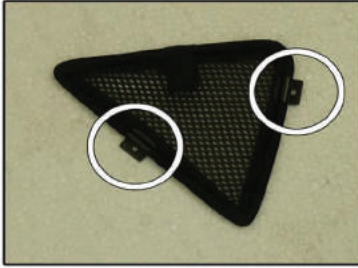

SEA-IBIZ-5-B

SIDE SHADE INSTALLATION

X2

Installation

SEAT IBIZA 5DR

SEA-IBIZ-5-B

PORT SHADE INSTALLATION

X2