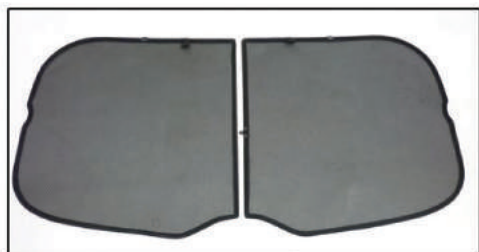

Installation Manual

SEAT IBIZA 5DR

SEA-IBIZ-5-B

COMPONENTS INCLUDED

SIDE WINDOWS X2

PORT WINDOWS X2

TAILGATE WINDOW X2

CL-M02 x 6

CL-M09 x 4

CL-M14 x 1

Installation

SEAT IBIZA 5DR

SEA-IBIZ-5-B

SIDE SHADE INSTALLATION

Installation

SEAT IBIZA 5DR