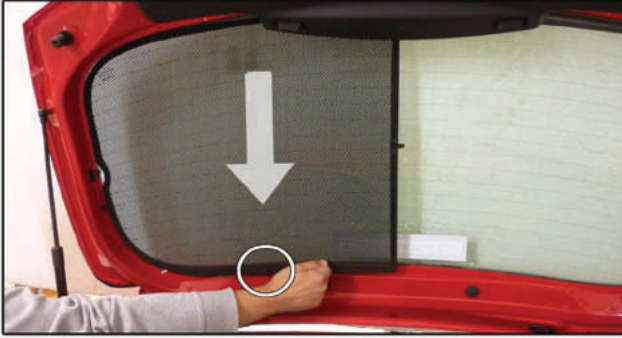

Installation

SEAT IBIZA 5DR

SEA-IBIZ-5-B

TAILGATE SHADE INSTALLATION

Installation

SEAT IBIZA 5DR

SEA-IBIZ-5-B

TAILGATE SHADE INSTALLATION