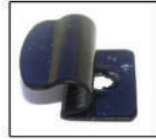

Installation Manual

SEAT IBIZA 5DR

SEA-IBIZ-5-B

COMPONENTS INCLUDED

SIDE WINDOWS X2

PORT WINDOWS X2

TAILGATE WINDOW X2

CL-M02 x 6

CL-M09 x 4

CL-M14 x 1

Installation

SEAT IBIZA 5DR

SEA-IBIZ-5-B

SIDE SHADE INSTALLATION

Installation

SEAT IBIZA 5DR

SEA-IBIZ-5-B

SIDE SHADE INSTALLATION

X2

Installation

SEAT IBIZA 5DR

SEA-IBIZ-5-B

PORT SHADE INSTALLATION

X2

Installation

SEAT IBIZA 5DR

SEA-IBIZ-5-B

TAILGATE SHADE INSTALLATION

Installation

SEAT IBIZA 5DR

SEA-IBIZ-5-B

TAILGATE SHADE INSTALLATION