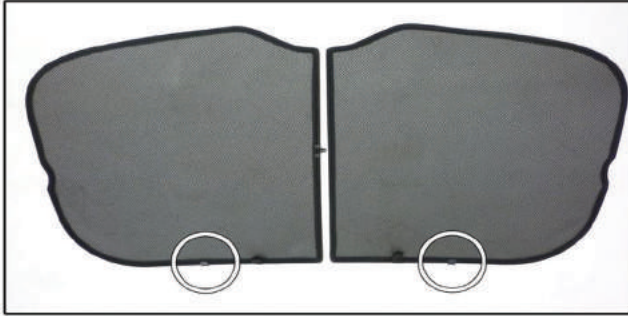

Installation

SEAT IBIZA 5DR

SEA-IBIZ-5-B

TAILGATE SHADE INSTALLATION