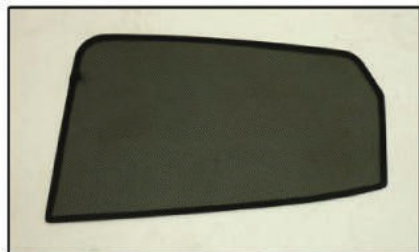

Installation Manual

SEAT IBIZA 5DR

SEA-IBIZ-5-B

COMPONENTS INCLUDED

SIDE WINDOWS X2

PORT WINDOWS X2

TAILGATE WINDOW X2

CL-M02 x 6