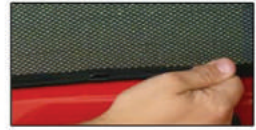

Installation

SEAT IBIZA 5DR

SEA-IBIZ-5-B

TAILGATE SHADE INSTALLATION

Installation

SEAT IBIZA 5DR

SEA-IBIZ-5-B

TAILGATE SHADE INSTALLATION