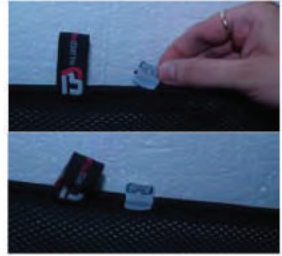

# Installation

SEAT IBIZA 3DR

SEA-IBIZ-3-A

# Installation

SEAT IBIZA 3DR

SEA-IBIZ-3-A

1 Attach clip to shade

Apply to both shades