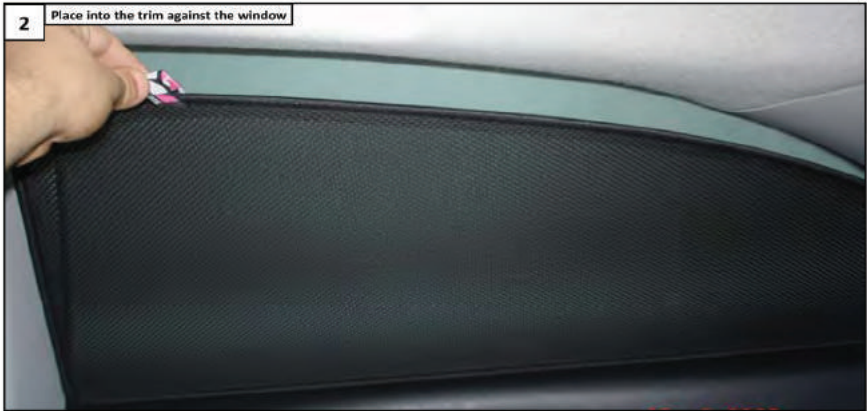

# Installation

SEAT IBIZA 3DR

SEA-IBIZ-3-A

1 Attach clip to shade

Apply to both shades