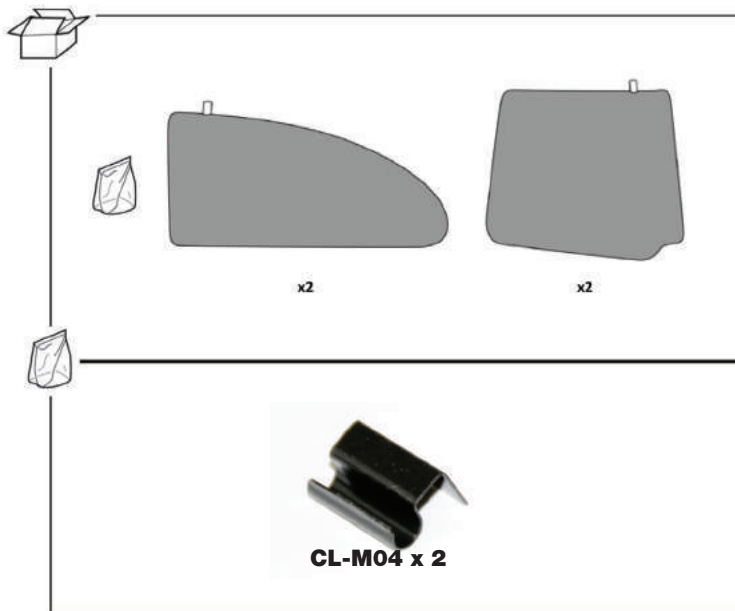

# Installation Manual

SEAT IBIZA 3DR

SEA-IBIZ-3-A

## COMPONENTS INCLUDED

# Installation

SEAT IBIZA 3DR

SEA-IBIZ-3-A

1 Attach clip to shade

Apply to both shades