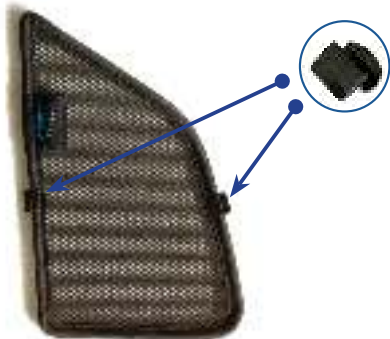

STEP 6

Repeat steps 3 & 4 for the other CL-M05 clip

Installation

SEAT ARONA 5DR
SEA-ARON-5-A

Side Shade Installation

STEP 7

STEP 8

STEP 9

STEP 10

STEP 11

Repeat this whole process for the other side

Installation

SEAT ARONA 5DR
SEA-ARON-5-A

Components Needed

Port Shades

CL-M02 x 4

Port Shade Installation

STEP 1

STEP 2

STEP 3

STEP 4

STEP 5

STEP 6

Repeat this whole process for the other side