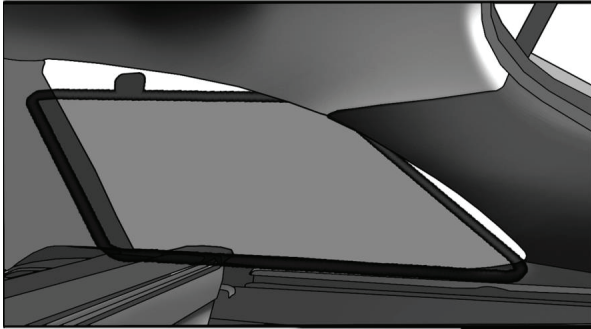

Installation

SEAT ALHAMBRA 5DR

SEA-ALH-5-B

QUARTER LIGHT SHADE INSTALLATION

3+6

3+6

3+6