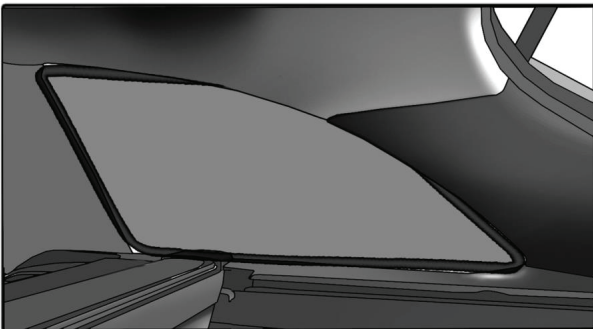

SEAT ALHAMBRA 5DR

SEA-ALH-5-B

QUARTER LIGHT SHADE INSTALLATION

3+6

3+6

3+6

Installation

SEAT ALHAMBRA 5DR