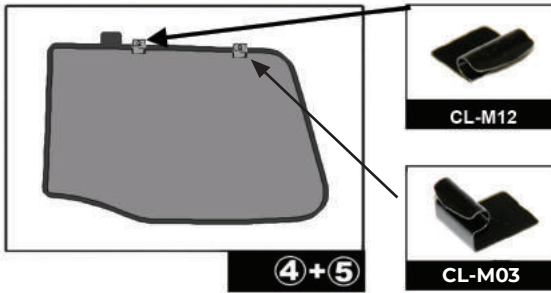

Installation

SEAT ALHAMBRA 5DR

SEA-ALH-5-B

TAILGATE SHADE INSTALLATION