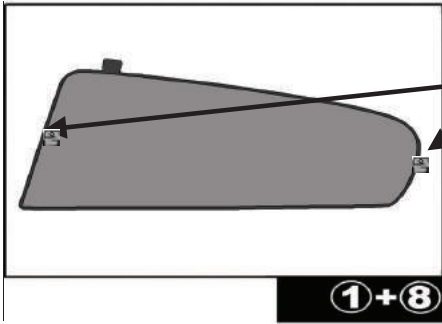

Installation Manual

SEAT ALHAMBRA 5DR
SEA-ALH-5-B

COMPONENTS INCLUDED

1+8

3+6

4+5

FIXING CLIPS

CL-M05 x 4

CL-M12 x 2

CL-M03 x 2

CAR
S H A D E S

Installation

SEAT ALHAMBRA 5DR

SEA-ALH-5-B

SIDE SHADE INSTALLATION

Installation