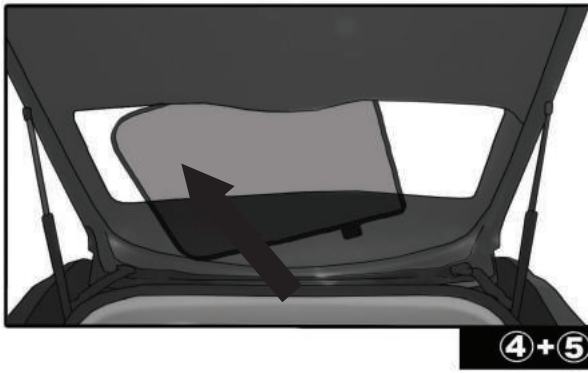

Installation

SEAT ALHAMBRA 5DR

SEA-ALH-5-B

TAILGATE SHADE INSTALLATION