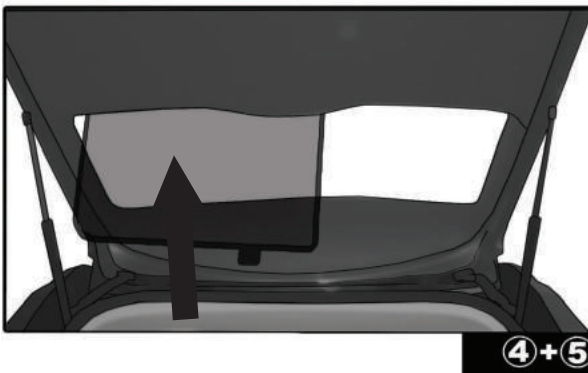

Installation

SEAT ALHAMBRA 5DR

SEA-ALH-5-B

TAILGATE SHADE INSTALLATION