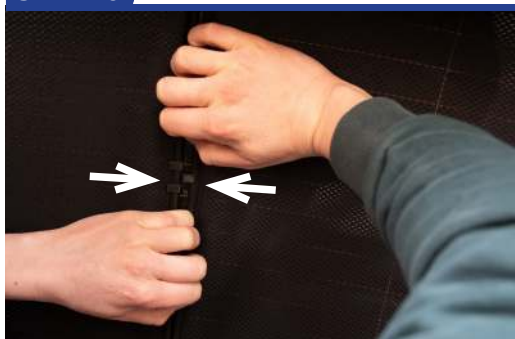

RENAULT ZOE 5DR
REN-ZOE-5-A

Tailgate Shade Installation

STEP 7

Repeat this whole process for the other side.

STEP 8

STEP 9

STEP 10

STEP 11