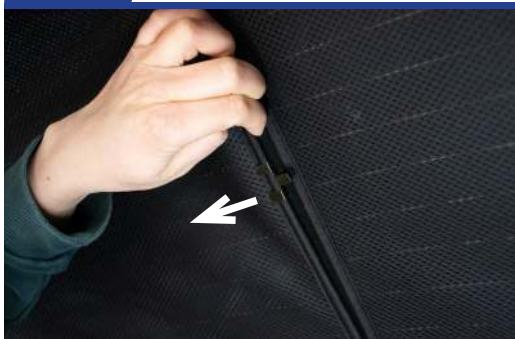

RENAULT ZOE 5DR
REN-ZOE-5-A

Tailgate Shade Installation

STEP 7

Repeat this whole process for the other side.

STEP 8

STEP 9

STEP 10

STEP 11