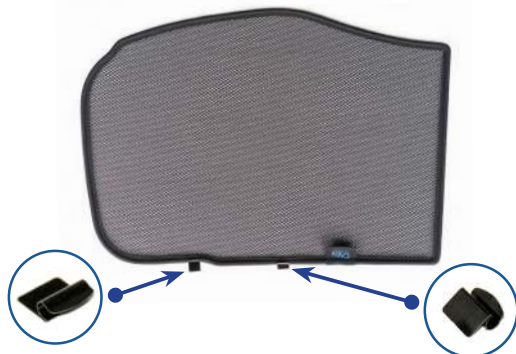

Installation

RENAULT ZOE 5DR
REN-ZOE-5-A

Components Needed

Tailgate Shade Installation

STEP 1