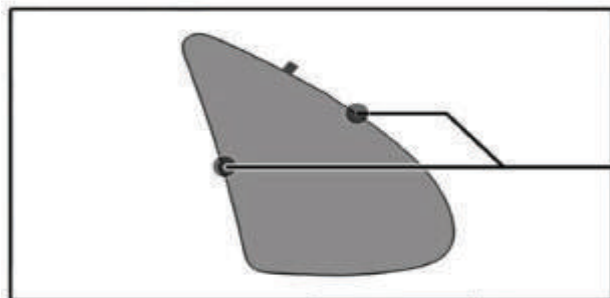

REAR SHADE INSTALLATION

③+⑥