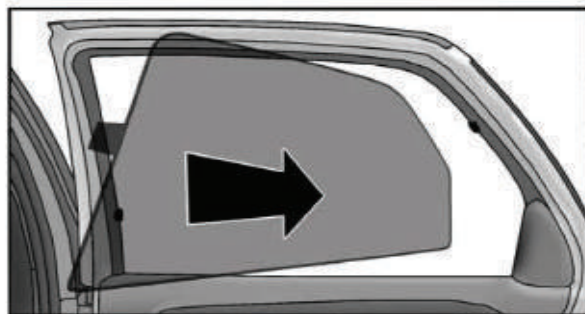

Installation

RENAULT SCENIC 5DR
REN-SCEN-5-X

SIDE SHADE INSTALLATION

①+⑧

①+⑧

CL-M05

①+⑧