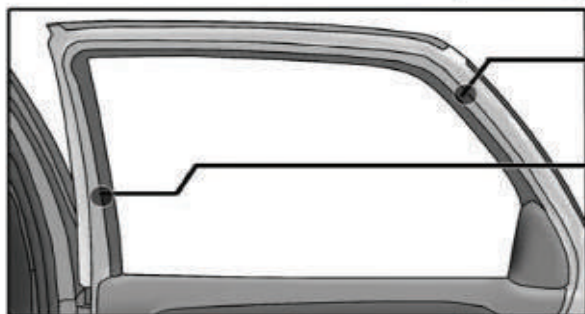

Installation

RENAULT SCENIC 5DR
REN-SCEN-5-X

SIDE SHADE INSTALLATION

①+⑧

①+⑧

CL-M05

①+⑧