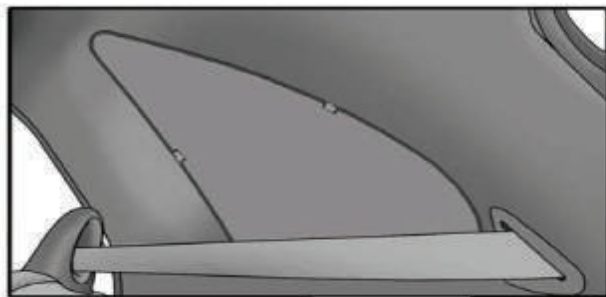

③+⑥

③+⑥

Installation

RENAULT SCENIC 5DR
REN-SCEN-5-X

REAR SHADE INSTALLATION

3+6

4+5

4+5