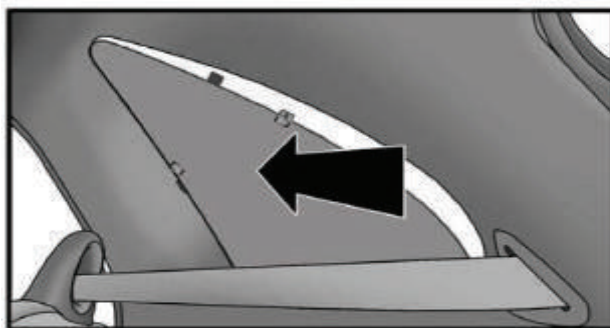

Installation

RENAULT SCENIC 5DR
REN-SCEN-5-X

REAR SHADE INSTALLATION

③+⑥

③+⑥

③+⑥