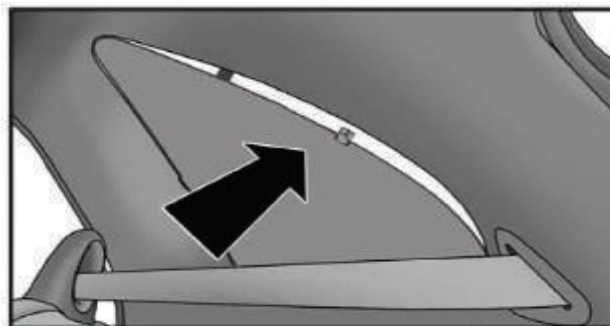

Installation

RENAULT SCENIC 5DR
REN-SCEN-5-X

REAR SHADE INSTALLATION

③+⑥

③+⑥

③+⑥