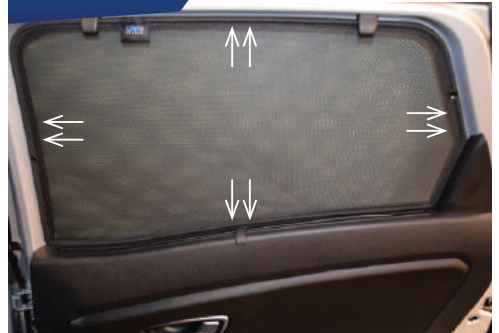

Installation Manual

RENAULT SCENIC 5DR
REN-SCEN-5-C-18

COMPONENTS INCLUDED

FIXING CLIPS

CL-M05 x 4

CL-T01 x 1

Side Shade Installation

RENAULT SCENIC 5DR
REN-SCEN-5-C-18

COMPONENTS NEEDED:

STEP #1

INSERT CLIPS INSIDE WEATHERSTRIP

STEP #2

POSITION THE SIDE SHADE

STEP #3

ATTACH SIDE SHADE BEHIND CLIPS

STEP #4

ENSURE SECURELY FITTED IN PLACE

CAR
SHADES