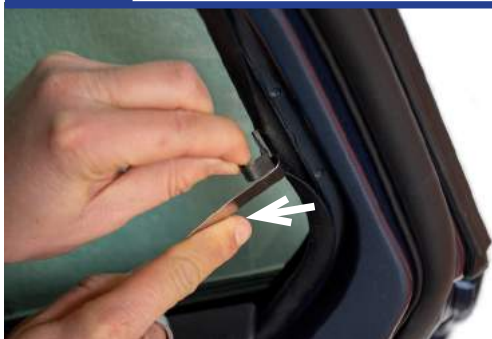

Installation

RENAULT MEGANE ESTATE
REN-MEGA-E-C

Components Needed

Side Shade Installation

STEP 1

STEP 2

STEP 3

STEP 4

STEP 5

STEP 6

Repeat steps 3 & 4 for the other M05 clip