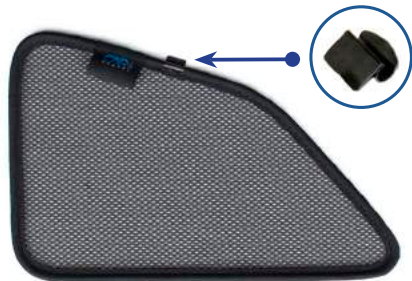

Installation

RENAULT MEGANE ESTATE
REN-MEGA-E-C

Components Needed

Port Shade Installation

STEP 1