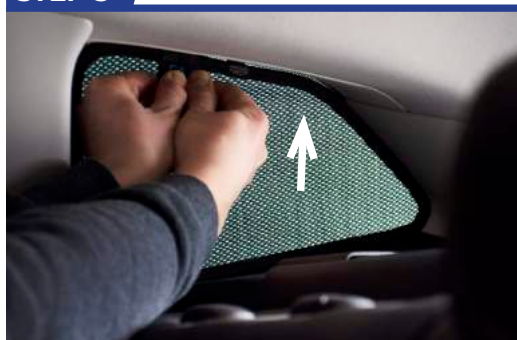

STEP 10

STEP 11

Repeat this whole process for the other side.

Installation

RENAULT MEGANE ESTATE
REN-MEGA-E-C

Components Needed

Port Shades

CL-M02 x 2

Port Shade Installation

STEP 1

STEP 2

STEP 3

STEP 4

STEP 5

STEP 6

Repeat this whole process for the other side.