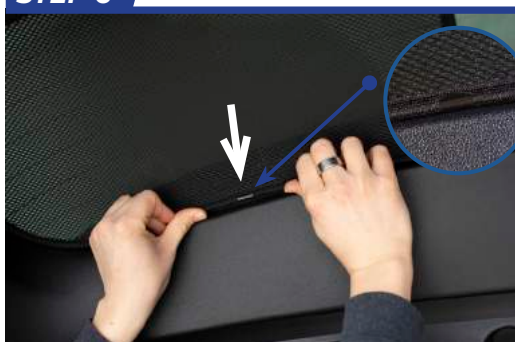

STEP 2

STEP 3

STEP 4

STEP 5

STEP 6

Installation

RENAULT MEGANE ESTATE
REN-MEGA-E-C

Tailgate Shade Installation