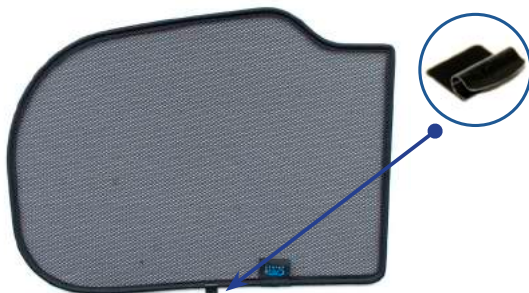

Installation

RENAULT MEGANE ESTATE
REN-MEGA-E-C

Components Needed

Tailgate Shades

CL-M12 x 2

CL-M14 x 1

Tailgate Shade Installation

STEP 1