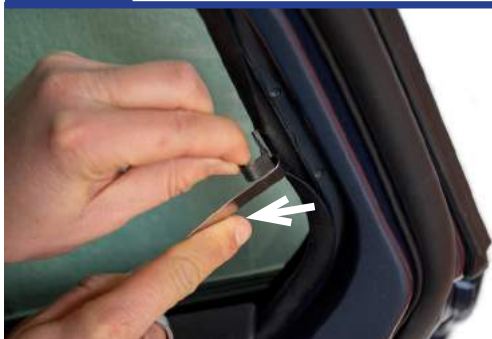

RENAULT MEGANE ESTATE
REN-MEGA-E-C-18

Components Needed

Side Shades

CL-M05 x 4

CL-T01 x 1

Side Shade Installation

STEP 1

STEP 2

STEP 3

STEP 4

STEP 5

STEP 6

Repeat steps 3 & 4 for the other M05 clip

Installation

RENAULT MEGANE ESTATE
REN-MEGA-E-C-18

Side Shade Installation