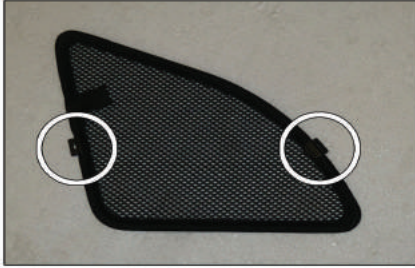

Installation

RENAULT MEGANE ESTATE
REN-MEGA-E-B

PORT SHADE INSTALLATION

X2