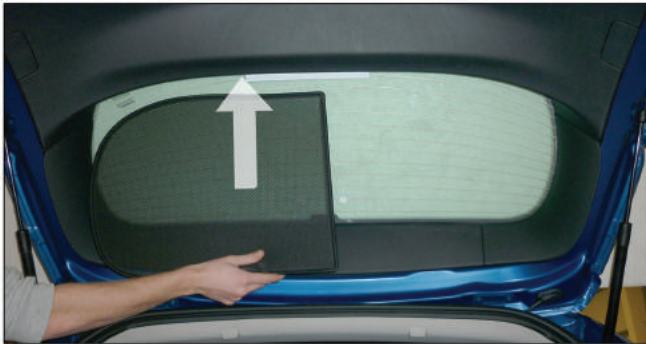

Installation

RENAULT MEGANE ESTATE
REN-MEGA-E-B

TAILGATE SHADE INSTALLATION