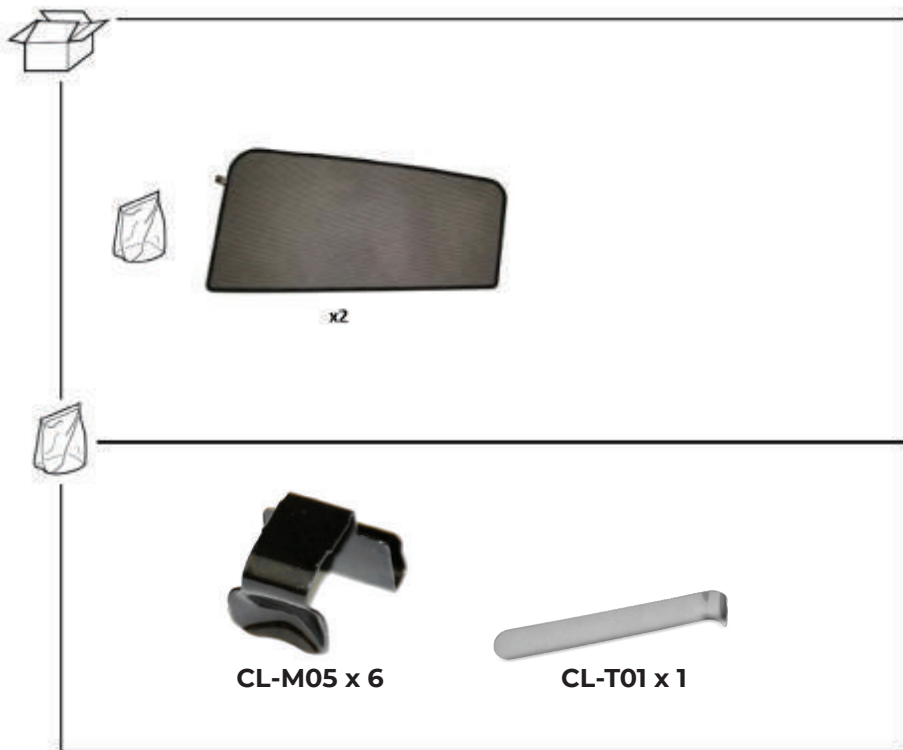

# Installation Manual

RENAULT MEGANE 5DR  
REN-MEGA-5-A-18

## COMPONENTS INCLUDED

**CAR**<sup>®</sup>  
S H A D E S

# Installation

RENAULT MEGANE 5DR  
REN-MEGA-5-A-18