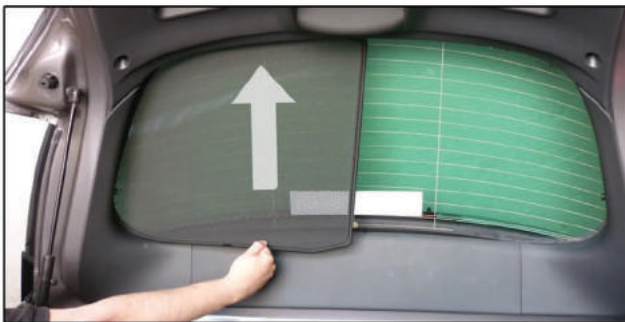

Installation Manual

RENAULT MEGANE 3DR
REN-MEGA-3-B

COMPONENTS INCLUDED

SIDE WINDOWS X2

TAILGATE WINDOW X2

CL-M02 x 4

CAR
SHADES

Installation

RENAULT MEGANE 3DR

REN-MEGA-3-B

SIDE SHADE INSTALLATION

Installation

RENAULT MEGANE 3DR

REN-MEGA-3-B

SIDE SHADE INSTALLATION

X2

Installation

RENAULT MEGANE 3DR

REN-MEGA-3-B

TAILGATE SHADE INSTALLATION

Installation

RENAULT MEGANE 3DR

REN-MEGA-3-B

TAILGATE SHADE INSTALLATION