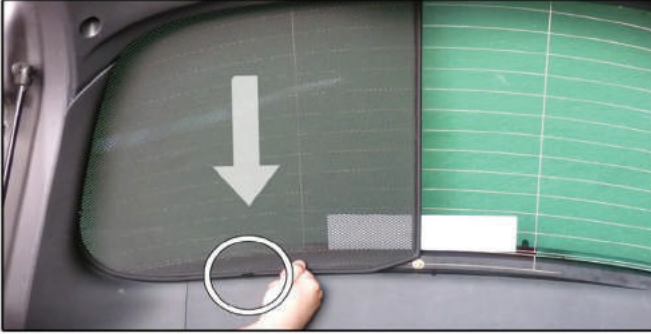

RENAULT MEGANE 3DR

REN-MEGA-3-B

SIDE SHADE INSTALLATION

Installation

RENAULT MEGANE 3DR

REN-MEGA-3-B

SIDE SHADE INSTALLATION

X2

Installation

RENAULT MEGANE 3DR

REN-MEGA-3-B

TAILGATE SHADE INSTALLATION

Installation

RENAULT MEGANE 3DR

REN-MEGA-3-B

TAILGATE SHADE INSTALLATION