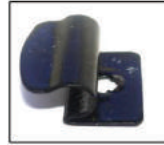

Installation Manual

RENAULT MEGANE 3DR
REN-MEGA-3-B

COMPONENTS INCLUDED

SIDE WINDOWS X2

TAILGATE WINDOW X2

CL-M02 x 4

CAR
SHADES

Installation

RENAULT MEGANE 3DR

REN-MEGA-3-B

SIDE SHADE INSTALLATION

Installation

RENAULT MEGANE 3DR

REN-MEGA-3-B

SIDE SHADE INSTALLATION

X2