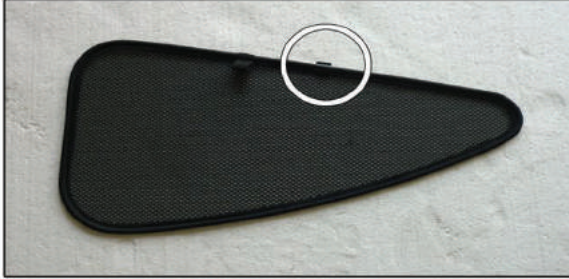

Installation Manual

RENAULT MEGANE 3DR
REN-MEGA-3-B

COMPONENTS INCLUDED

SIDE WINDOWS X2

TAILGATE WINDOW X2

CL-M02 x 4

CAR
SHADES

Installation

RENAULT MEGANE 3DR

REN-MEGA-3-B

SIDE SHADE INSTALLATION

Installation

RENAULT MEGANE 3DR

REN-MEGA-3-B

SIDE SHADE INSTALLATION

X2

Installation

RENAULT MEGANE 3DR

REN-MEGA-3-B

TAILGATE SHADE INSTALLATION

Installation

RENAULT MEGANE 3DR

REN-MEGA-3-B

TAILGATE SHADE INSTALLATION