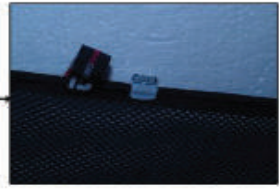

Installation Manual

RENAULT MEGANE 3DR
REN-MEGA-3-B-18

COMPONENTS INCLUDED

CL-M02 x 2

Installation

RENAULT MEGANE 3DR
REN-MEGA-3-B-18

SIDE SHADE INSTALLATION

Installation

RENAULT MEGANE 3DR
REN-MEGA-3-B-18

SIDE SHADE INSTALLATION

X2