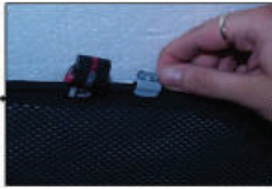

Installation Manual

RENAULT MEGANE 3DR
REN-MEGA-3-B-18

COMPONENTS INCLUDED

CL-M02 x 2

Installation

RENAULT MEGANE 3DR
REN-MEGA-3-B-18

SIDE SHADE INSTALLATION

Installation

RENAULT MEGANE 3DR
REN-MEGA-3-B-18

SIDE SHADE INSTALLATION

X2