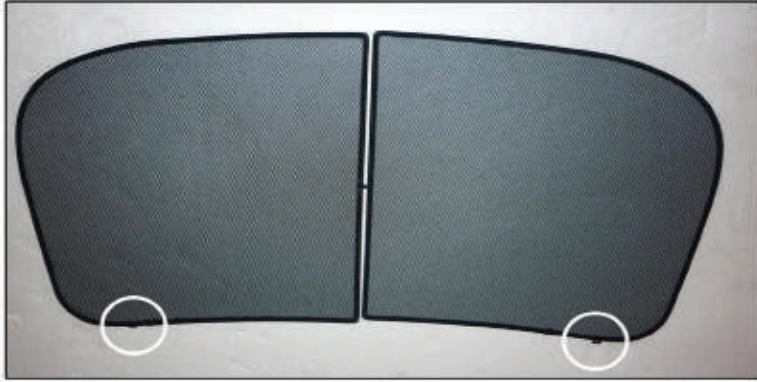

Installation

RENAULT KOLEOS 5DR
REN-KOLE-5-A

TAILGATE SHADE INSTALLATION