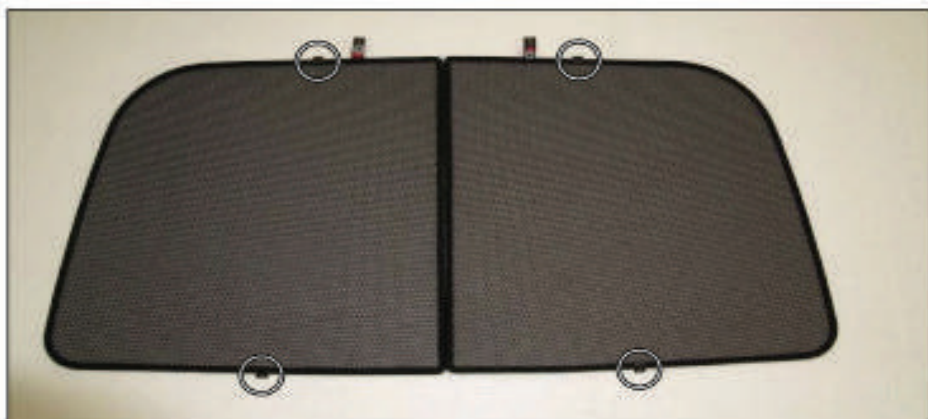

RENAULT KANGOO TAILGATE 5DR
REN-KANG-5-A

SIDE SHADE INSTALLATION

Installation

RENAULT KANGOO TAILGATE 5DR
REN-KANG-5-A

SIDE SHADE INSTALLATION

X2

Installation

RENAULT KANGOO TAILGATE 5DR
REN-KANG-5-A

LOAD AREA SHADE INSTALLATION

7.2

Installation

RENAULT KANGOO TAILGATE 5DR
REN-KANG-5-A

LOAD AREA SHADE INSTALLATION

Installation

RENAULT KANGOO TAILGATE 5DR
REN-KANG-5-A

LOAD AREA SHADE INSTALLATION

X2

Installation

RENAULT KANGOO TAILGATE 5DR
REN-KANG-5-A

REAR SHADE INSTALLATION

Installation

RENAULT KANGOO TAILGATE 5DR
REN-KANG-5-A

REAR SHADE INSTALLATION