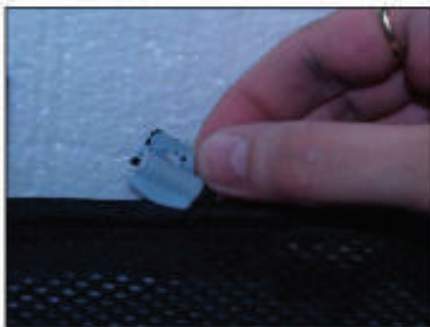

LOAD AREA SHADE INSTALLATION