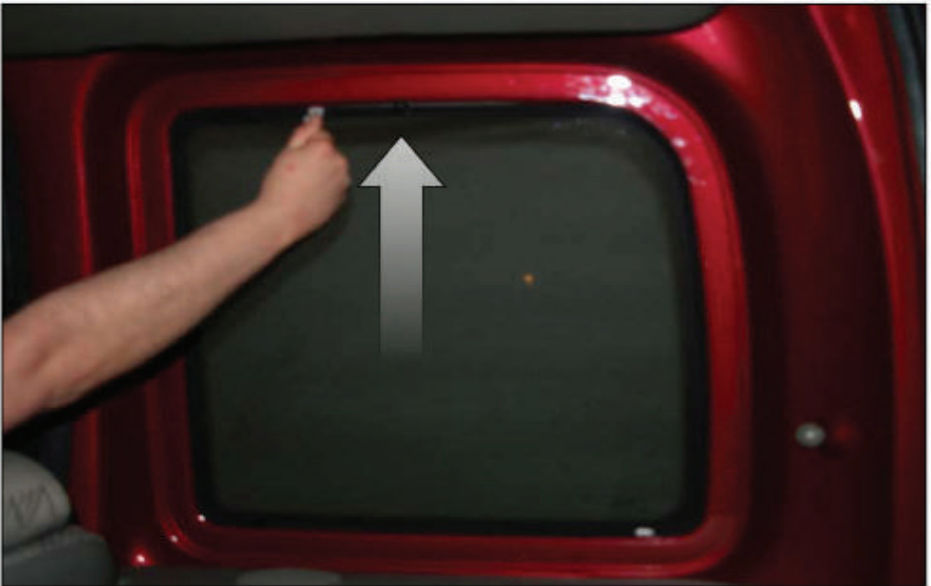

LOAD AREA SHADE INSTALLATION

7.2

Installation

RENAULT KANGOO TAILGATE 5DR
REN-KANG-5-A

LOAD AREA SHADE INSTALLATION

Installation

RENAULT KANGOO TAILGATE 5DR
REN-KANG-5-A

LOAD AREA SHADE INSTALLATION