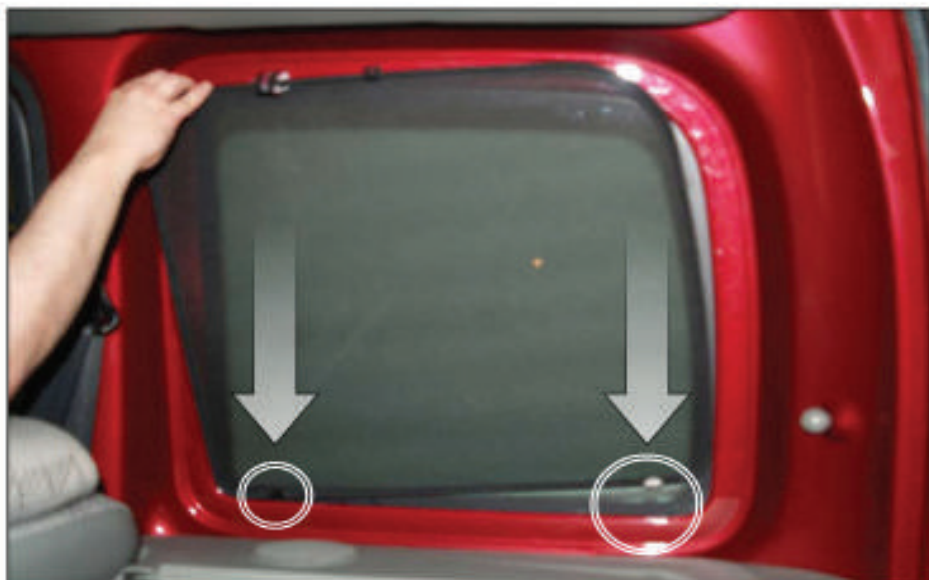

Installation

RENAULT KANGOO TAILGATE 5DR
REN-KANG-5-A

LOAD AREA SHADE INSTALLATION

7.2