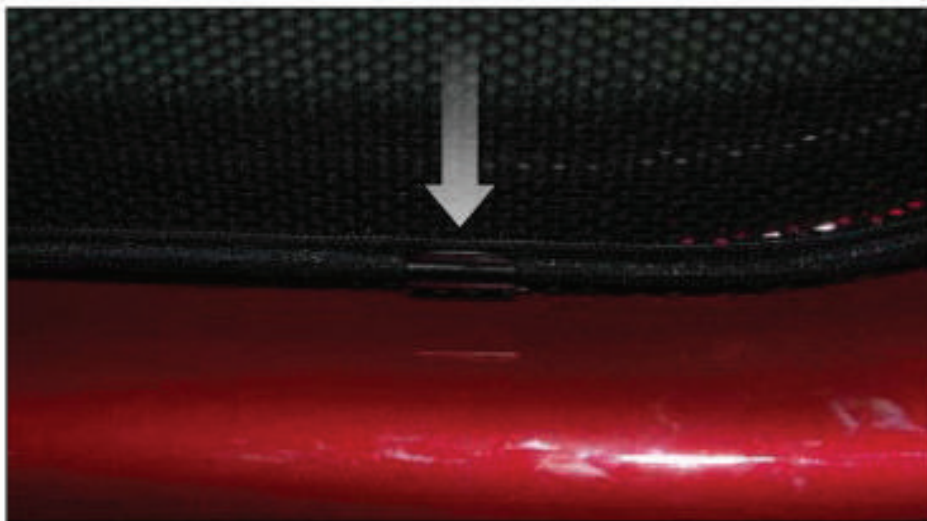

SIDE SHADE INSTALLATION