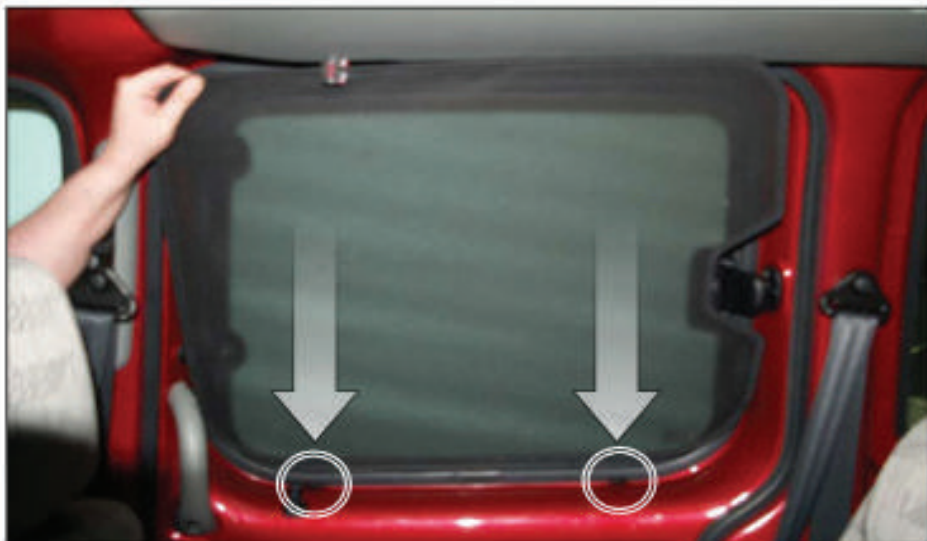

SIDE SHADE INSTALLATION