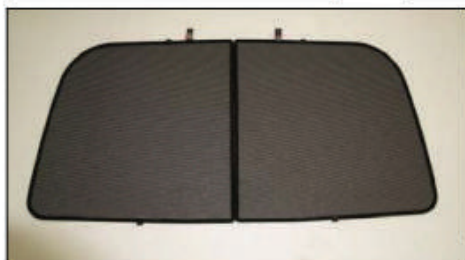

Installation Manual

RENAULT KANGOO TAILGATE 5DR
REN-KANG-5-A

COMPONENTS INCLUDED

X2

X2

X2

CL-M02 x 10

CL-P02 x 6

CL-W01 x 1

Installation

RENAULT KANGOO TAILGATE 5DR
REN-KANG-5-A

SIDE SHADE INSTALLATION

Installation

RENAULT KANGOO TAILGATE 5DR
REN-KANG-5-A

SIDE SHADE INSTALLATION

Installation