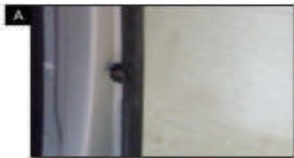

SIDE SHADE INSTALLATION: