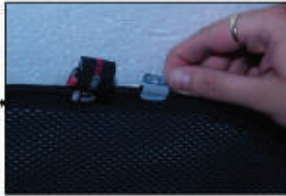

SIDE SHADE INSTALLATION

x2

Installation

RENAULT GRAND SCENIC 5DR
REN-GRSC-5-B

PORT SHADE INSTALLATION

Installation

RENAULT GRAND SCENIC 5DR
REN-GRSC-5-B

PORT SHADE INSTALLATION