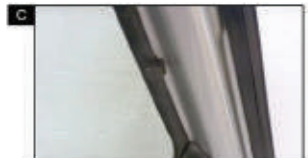

SIDE SHADE INSTALLATION: