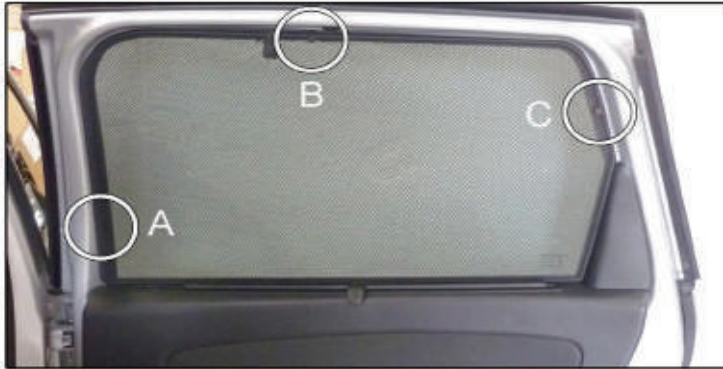

Installation Manual

RENAULT GRAND SCENIC 5DR
REN-GRSC-5-B

COMPONENTS INCLUDED

SIDE WINDOW/S X2

SMALL SIDE WINDOW/S X2

TAILGATE WINDOW X2

CL-M02 x 4

CL-M05 x 6

Installation

RENAULT GRAND SCENIC 5DR
REN-GRSC-5-B

SIDE SHADE INSTALLATION:

Installation

RENAULT GRAND SCENIC 5DR
REN-GRSC-5-B

SIDE SHADE INSTALLATION

Installation

RENAULT GRAND SCENIC 5DR
REN-GRSC-5-B