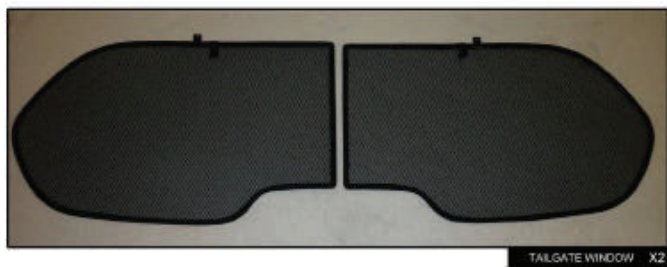

Installation Manual

RENAULT GRAND SCENIC 5DR
REN-GRSC-5-A

COMPONENTS INCLUDED

CL-M02 x 4

CL-M01 x 2

CL-M03 x 2

CL-M12 x 4

Installation

RENAULT GRAND SCENIC 5DR
REN-GRSC-5-A

SIDE SHADE INSTALLATION

Installation

RENAULT GRAND SCENIC 5DR
REN-GRSC-5-A

SIDE SHADE INSTALLATION

Installation

RENAULT GRAND SCENIC 5DR
REN-GRSC-5-A

SIDE SHADE INSTALLATION