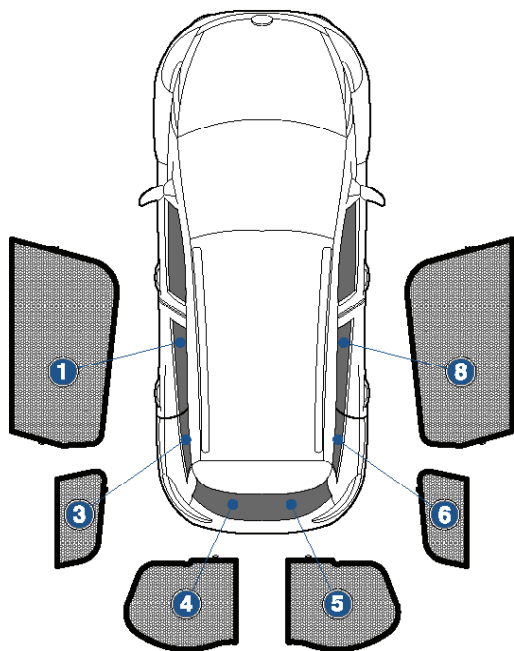

Installation Manual

RENAULT CLIO EST
REN-CLIO-E-C

COMPONENTS INCLUDED

SHADES

FIXING CLIPS

CL-M02 x 2

CL-M05 x 2

CL-M12 x 4

CL-T01 x 1

Side Shade Installation

RENAULT CLIO EST
REN-CLIO-E-C

COMPONENTS NEEDED:

STEP #1

INSERT CLIPS INSIDE WEATHERSTRIP

STEP #2

ATTACH CLIPS ON SHADE EDGES

STEP #3

POSITION THE SIDE SHADE

STEP #4

ATTACH CLIPS ON SHADE EDGES

STEP #5

ENSURE SECURELY FITTED IN PLACE

CAR
SHADES

Quarter Light Shade Installation