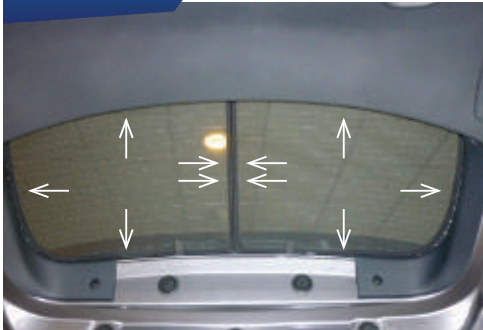

Rear Shade Installation

RENAULT CLIO EST
REN-CLIO-E-C

COMPONENTS NEEDED:

CL-M12 x 2

STEP #1

ATTACH CLIPS ON SHADE EDGES

STEP #2

POSITION THE REAR SHADE

STEP #3

INSERT CLIPS BEHIND INTERIOR TRIM

STEP #4

REPEAT THE PROCESS ON OTHER SHADE

STEP #5

ENSURE SECURELY FITTED IN PLACE

CAR
SHADES