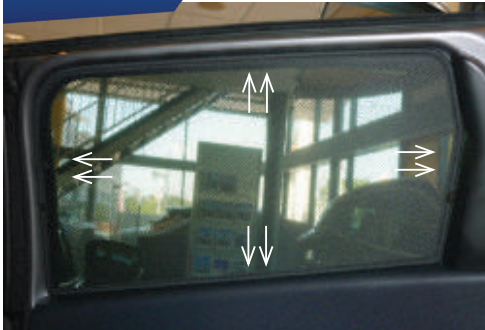

CL-T01 x 1

Side Shade Installation

RENAULT CLIO EST
REN-CLIO-E-C

COMPONENTS NEEDED:

STEP #1

INSERT CLIPS INSIDE WEATHERSTRIP

STEP #2

ATTACH CLIPS ON SHADE EDGES

STEP #3

POSITION THE SIDE SHADE

STEP #4

ATTACH CLIPS ON SHADE EDGES

STEP #5

ENSURE SECURELY FITTED IN PLACE

CAR
SHADES

Quarter Light Shade Installation