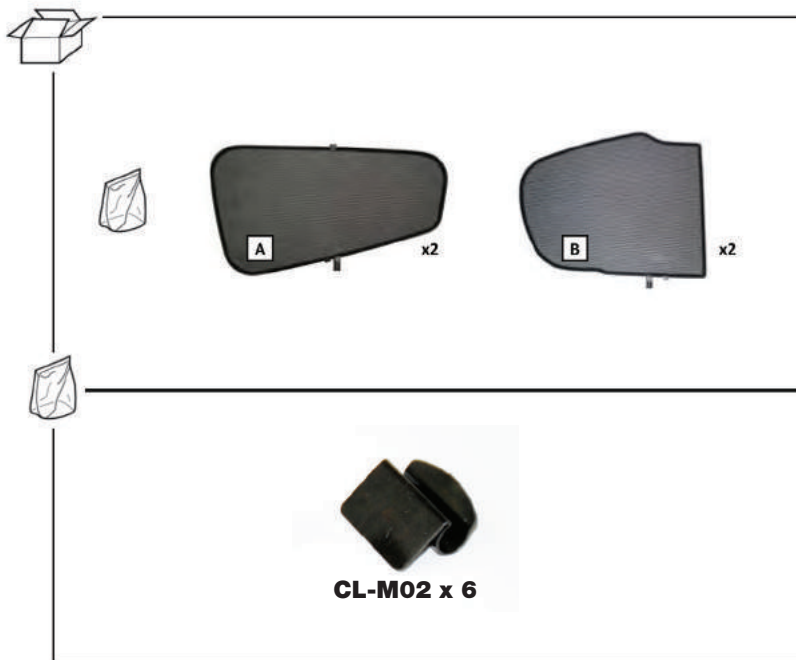

# Installation Manual

RENAULT CLIO (MKIII) 3DR  
REN-CLIO-3-B

## COMPONENTS INCLUDED