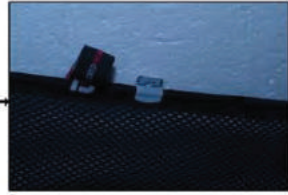

Installation

RENAULT CLIO (MKII) 3DR
REN-CLIO-3-A

TAILGATE SHADE INSTALLATION