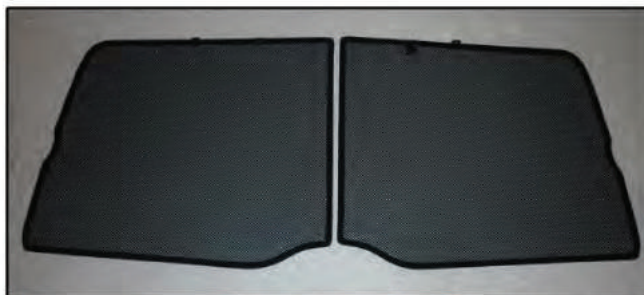

## COMPONENTS INCLUDED

SIDE WINDOWS X2

TAILGATE WINDOW X2

CL-M02 x 2

**CAR**  
SHADES