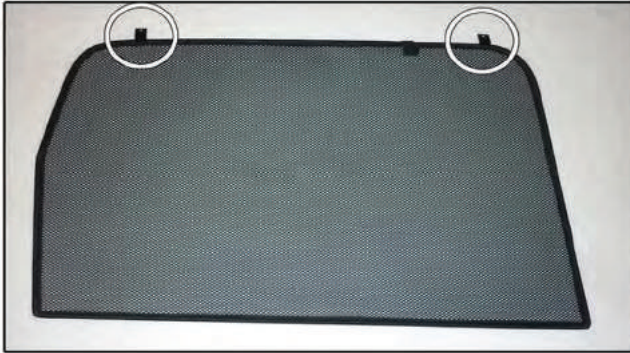

Components Needed

Side Shades

CL-M03 x 4

Side Shade Installation

Installation

PORSCHE CAYENNE 5DR

POR-CAYE-5-A-18

Side Shade Installation