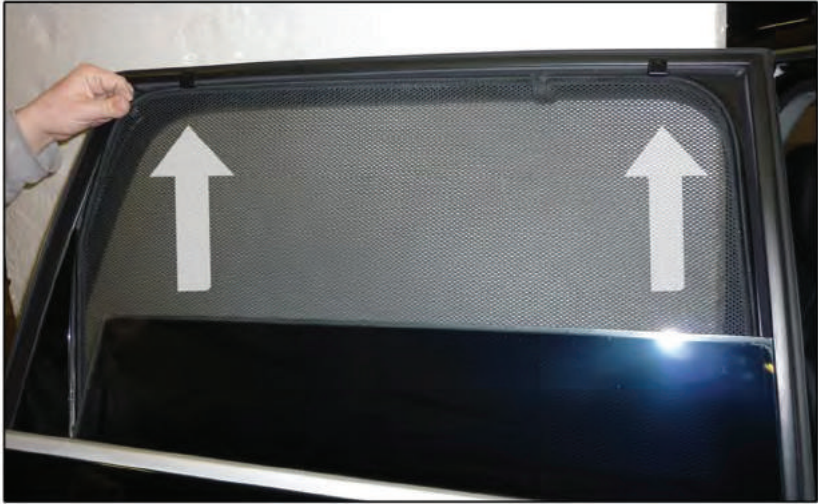

Components Needed

Side Shades

CL-M03 x 4

Side Shade Installation

Installation

PORSCHE CAYENNE 5DR

POR-CAYE-5-A-18

Side Shade Installation