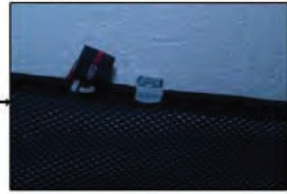

Components Needed

Side Shades

CL-M03 x 4

Side Shade Installation

Installation

PORSCHE CAYENNE 5DR

POR-CAYE-5-A-18

Side Shade Installation