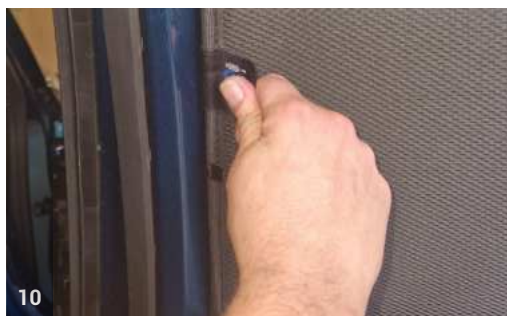

M09 - x4

M13 - x2

TRIM TOOL - x1

PEUGEOT 408 2023 | 5 DOOR

PEU-408-5-A

Tailgate Window

Tailgate Shades - x2

M14