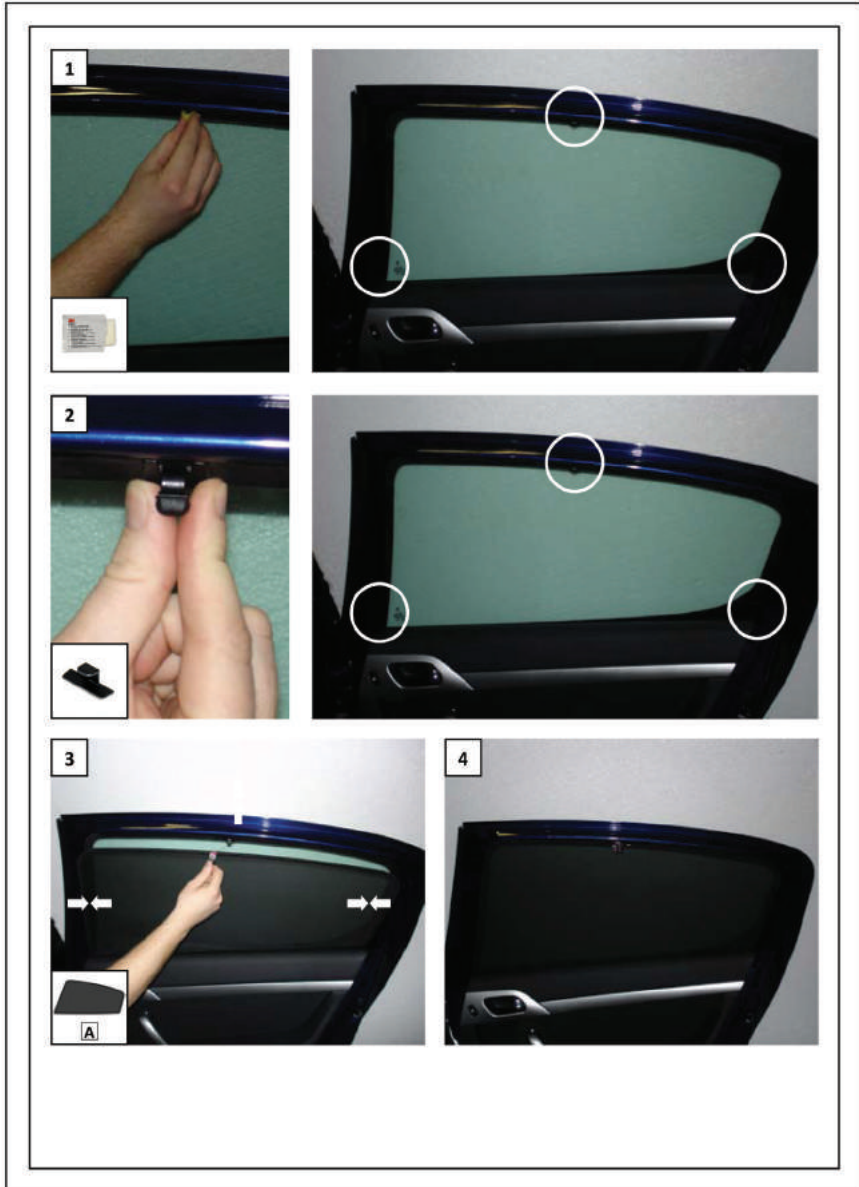

Installation

PEUGEOT 407 4DR

PEU-407-4-A

SIDE SHADE INSTALLATION