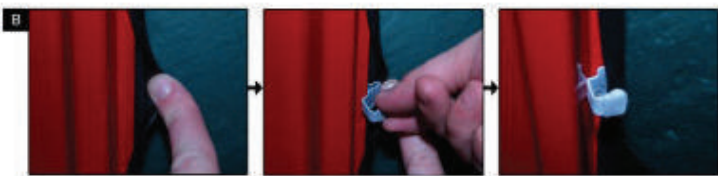

SIDE SHADE INSTALLATION