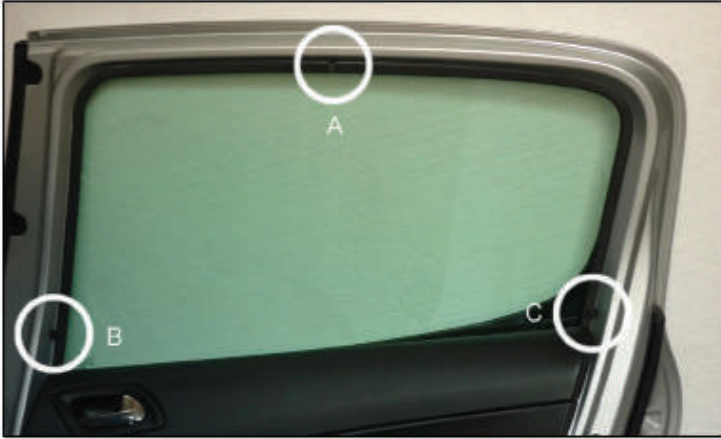

SIDE SHADE INSTALLATION