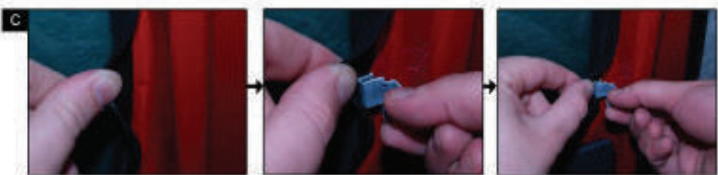

SIDE SHADE INSTALLATION