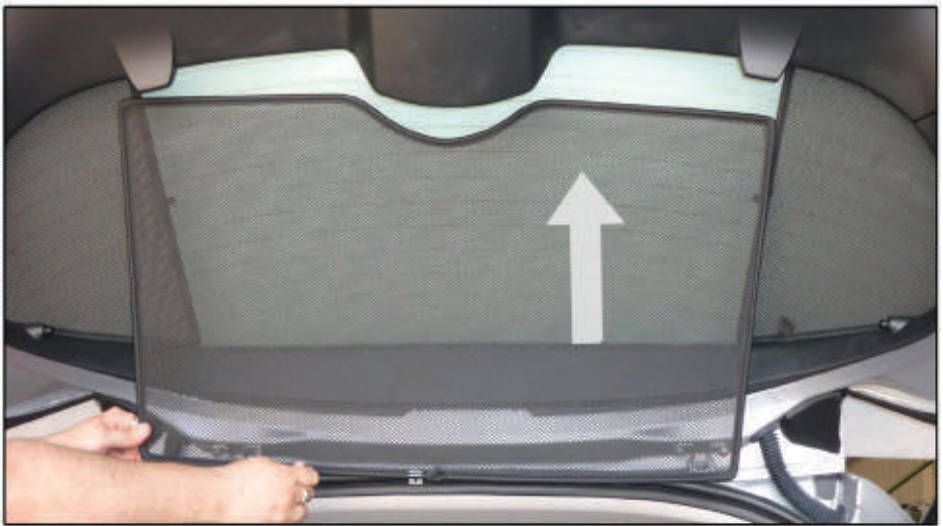

TAILGATE SHADE INSTALLATION