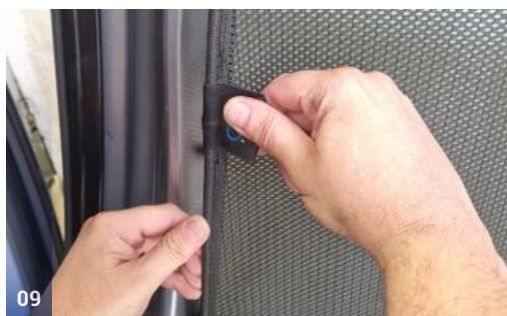

M11 - x4

M13 - x2

TRIM TOOL - x1

PEUGEOT 208 2025 | 5 DOOR

PEU-208-5-B

Tailgate Window

Tailgate Shades - x2

M14