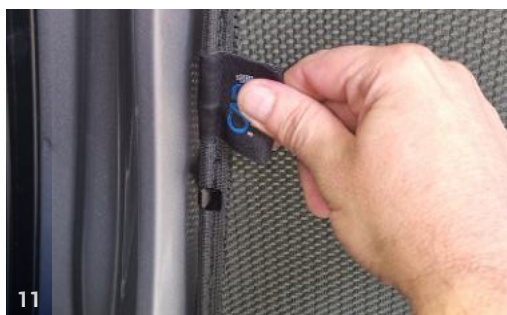

M11 - x4

M13 - x2

TRIM TOOL - x1

PEUGEOT 208 2025 | 5 DOOR

PEU-208-5-B

Tailgate Window

Tailgate Shades - x2

M14