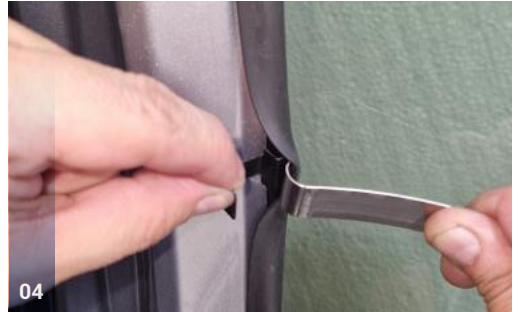

PEUGEOT 208 2025 | 5 DOOR

PEU-208-5-B

Side Windows

CLIP PLACEMENT

Side Window Shades - x2

M11 - x4

M13 - x2

TRIM TOOL - x1