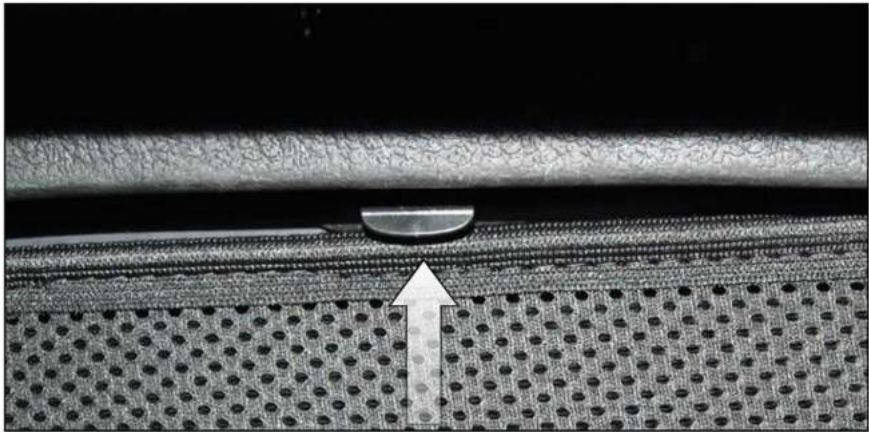

Installation

PEUGEOT 206 ESTATE

PEU-206-E-A

REAR SHADE INSTALLATION