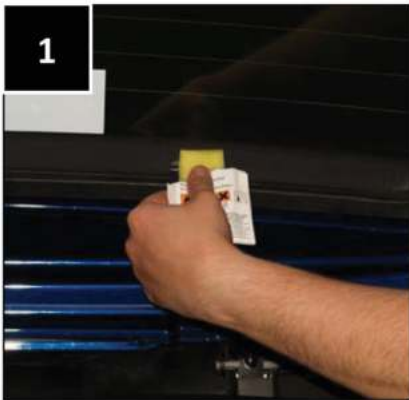

PEUGEOT 206 ESTATE

PEU-206-E-A

PORT/LOAD AREA SHADE INSTALLATION

Installation

PEUGEOT 206 ESTATE

PEU-206-E-A

REAR SHADE INSTALLATION

Installation