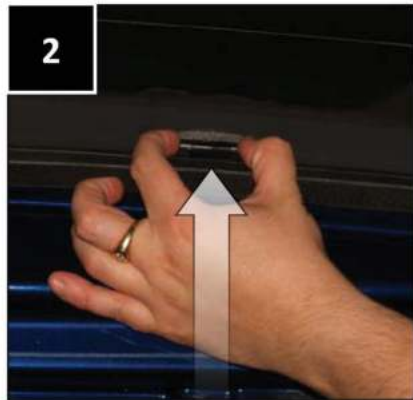

PEUGEOT 206 ESTATE

PEU-206-E-A

PORT/LOAD AREA SHADE INSTALLATION

Installation

PEUGEOT 206 ESTATE

PEU-206-E-A

REAR SHADE INSTALLATION

Installation