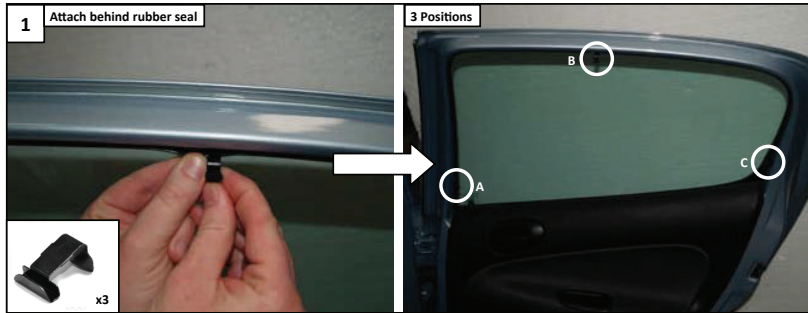

## FIXING CLIPS

CL-M09 x 6

CL-M02 x 2

SIDE SHADE INSTALLATION

TAILGATE SHADE INSTALLATION