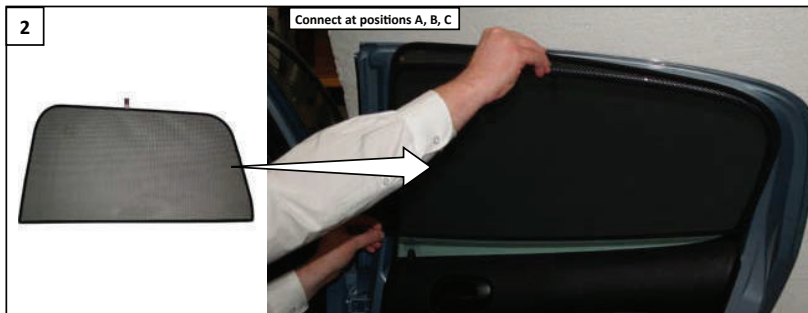

## FIXING CLIPS

CL-M09 x 6

CL-M02 x 2

SIDE SHADE INSTALLATION

TAILGATE SHADE INSTALLATION