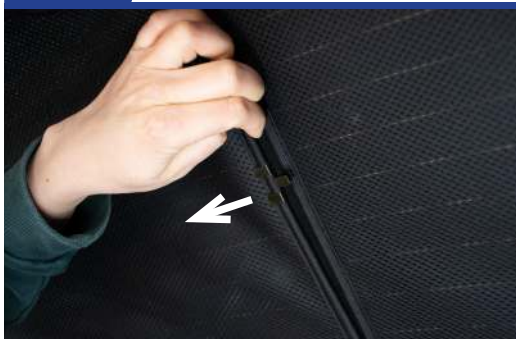

PEUGEOT 2008 5DR

PEU-2008-5-B

Tailgate Shade Installation

STEP 7

Repeat this whole process for the other side

STEP 8

STEP 9

STEP 10