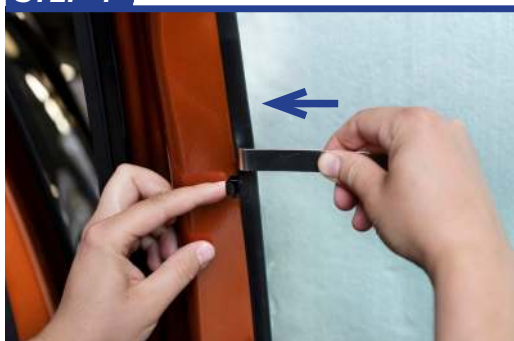

Side Shade Installation

STEP 1

STEP 2

STEP 3

STEP 4

STEP 5

STEP 6

Repeat steps 3 & 4 for the other M05 clip