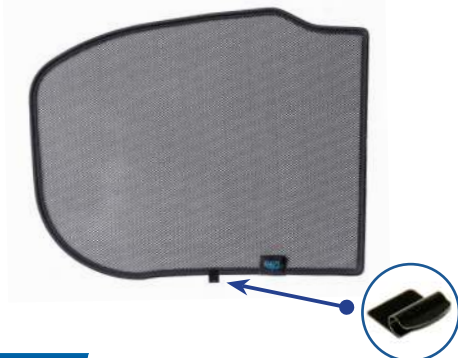

Installation

PEUGEOT 2008 5DR
PEU-2008-5-B

Components Needed

Tailgate Shade Installation

STEP 1