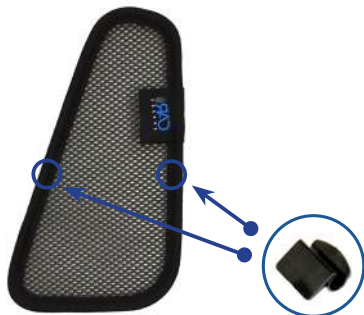

STEP 10

STEP 11

STEP 12

Repeat this whole process for the other side.

Installation

PEUGEOT 2008 5DR
PEU-2008-5-A

Components Needed

Port Shades

CL-M02 x 4

Port Shade Installation

STEP 1

STEP 2

STEP 3

STEP 4

STEP 5

STEP 6