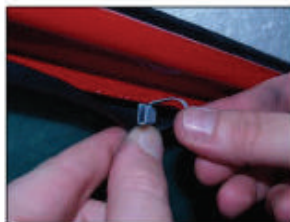

CL-M04 x 2

CL-M12 x 2

Installation

NISSAN TERRANO 5DR
NIS-TERR-5-A

SIDE SHADE INSTALLATION

Installation

NISSAN TERRANO 5DR
NIS-TERR-5-A

SIDE SHADE INSTALLATION