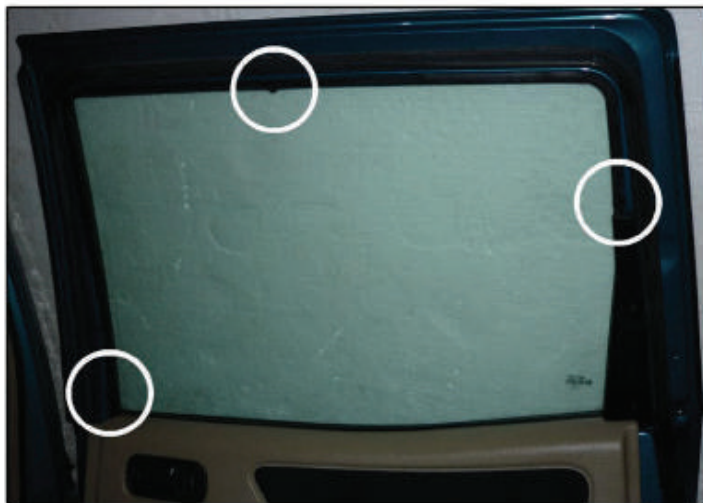

CL-M04 x 2

CL-M12 x 2

Installation

NISSAN TERRANO 5DR
NIS-TERR-5-A

SIDE SHADE INSTALLATION

Installation

NISSAN TERRANO 5DR
NIS-TERR-5-A

SIDE SHADE INSTALLATION