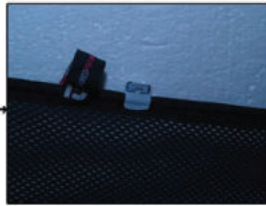

PORT SHADE INSTALLATION