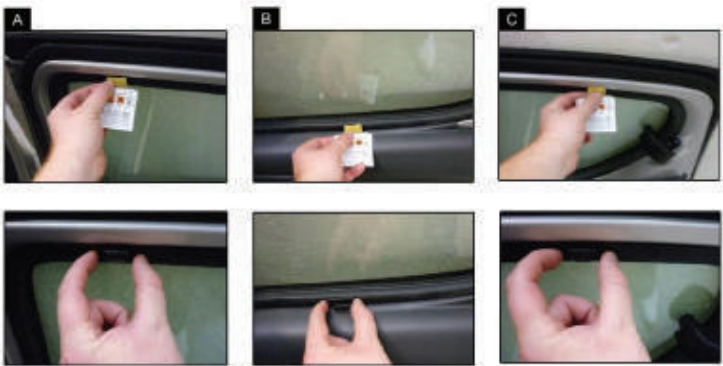

Installation Manual

NISSAN PIXO 5DR
NIS-PIXO-5-A

COMPONENTS INCLUDED

SIDE WINDOWS X2

TAILGATE WINDOW X2

CL-M02 x 4

CL-P02 x 6

CL-W01 x 1

Installation

NISSAN PIXO 5DR
NIS-PIXO-5-A

SIDE SHADE INSTALLATION

Installation

NISSAN PIXO 5DR
NIS-PIXO-5-A

SIDE SHADE INSTALLATION

Installation

NISSAN PIXO 5DR
NIS-PIXO-5-A